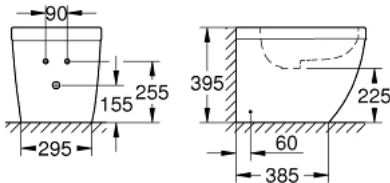

### PRODUCT DESCRIPTION

- Colour: alpine white
- 1 hole punched
- with overflow
- including fixation set
- sanitary ware
- fully skirted with invisible fixation
- GROHE HyperClean antibacterial glazing
- GROHE AquaCeramic antistick coating