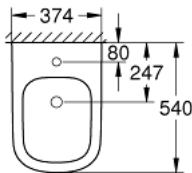

### PRODUCT DESCRIPTION

- Colour: alpine white
- 1 hole punched
- with overflow
- including fixation set
- sanitary ware
- fully skirted with invisible fixation
- GROHE HyperClean antibacterial glazing
- GROHE AquaCeramic antistick coating