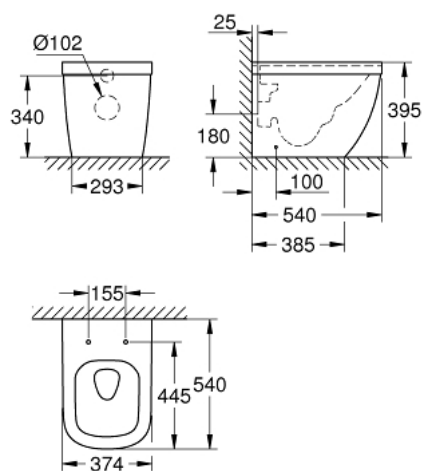

39 339 00H EURO CERAMIC FLOOR STANDING BACK TO WALL WC WITH HYPERCLEAN

PRODUCT DESCRIPTION

- Colour: alpine white
- horizontal outlet
- back to wall
- GROHE Triple Vortex flushing technology
- wash down
- rimless
- flush volume 5/3 l
- including fixation set
- sanitary ware
- fully skirted with invisible fixation
- GROHE HyperClean antibacterial glazing
- GROHE AquaCeramic antistick coating
- compatible with seat and cover 39 330 001 (soft close) and 39 331 001 (without soft close)

39 339 00H **EURO CERAMIC FLOOR STANDING BACK TO WALL WC WITH HYPERCLEAN**

SELECT SPARE PART: , October 2016 – now

1: Mounting set (Spare part-nr. 49516000)