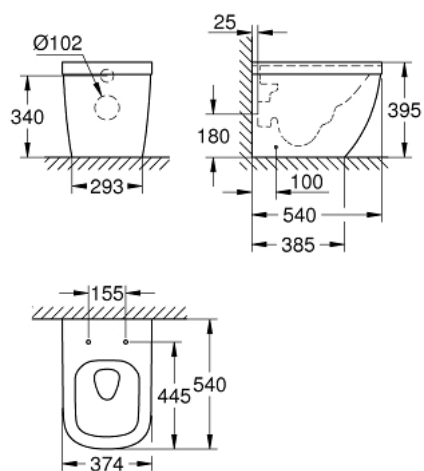

39 339 000 EURO CERAMIC FLOOR STANDING BACK TO WALL WC

PRODUCT DESCRIPTION

- Colour: alpine white
- horizontal outlet
- back to wall
- GROHE Triple Vortex flushing technology
- wash down
- rimless
- class 1, full flush 6 l, 5 l according to EN997
- flushes with 3 l for small flush
- including fixation set
- sanitary ware
- fully skirted with invisible fixation
- compatible with seat and cover 39 330 002 (soft close) and 39 331 002 (without soft close)

39 339 000 **EURO CERAMIC FLOOR STANDING BACK TO WALL WC**

SELECT SPARE PART: , June 2016 – now

1: Mounting set (Spare part-nr. 49516000)