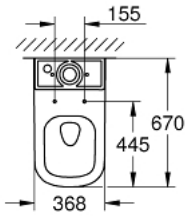

39 338 00H EURO CERAMIC FLOOR STANDING WC FOR CLOSE COUPLED COMBINATION

PRODUCT DESCRIPTION

- Colour: alpine white
- close coupled
- universal trap for horizontal and vertical outlet
- GROHE Triple Vortex flushing technology
- wash down
- rimless
- flush volume 5/3 l
- including fixation set
- cistern to be ordered separately
- sanitary ware
- fully skirted with invisible fixation
- GROHE HyperClean antibacterial glazing
- GROHE AquaCeramic antistick coating
- compatible with seat and cover 39 330 001 (soft close) and 39 331 001 (without soft close)