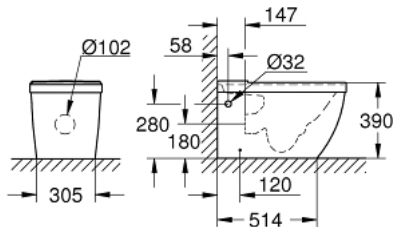

39 338 00H EURO CERAMIC FLOOR STANDING WC FOR CLOSE COUPLED COMBINATION

PRODUCT DESCRIPTION

- Colour: alpine white
- close coupled
- universal trap for horizontal and vertical outlet
- GROHE Triple Vortex flushing technology
- wash down
- rimless
- flush volume 5/3 l
- including fixation set
- cistern to be ordered separately
- sanitary ware
- fully skirted with invisible fixation
- GROHE HyperClean antibacterial glazing
- GROHE AquaCeramic antistick coating
- compatible with seat and cover 39 330 001 (soft close) and 39 331 001 (without soft close)