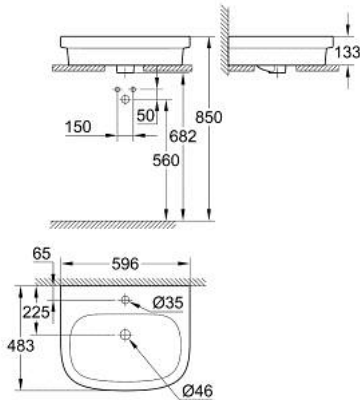

## 39 337 00H EURO CERAMIC COUNTER TOP BASIN 60 WITH HYPERCLEAN

### PRODUCT DESCRIPTION

- Colour: alpine white
- 1 hole punched
- with overflow
- 596 x 483 mm
- including fixation set
- sanitary ware
- GROHE HyperClean antibacterial glazing
- GROHE AquaCeramic antistick coating

## 39 337 00H EURO CERAMIC COUNTER TOP BASIN 60 WITH HYPERCLEAN

**SELECT SPARE PART:** , October 2016 – now

1: Mounting set (Spare part-nr. 49512000)