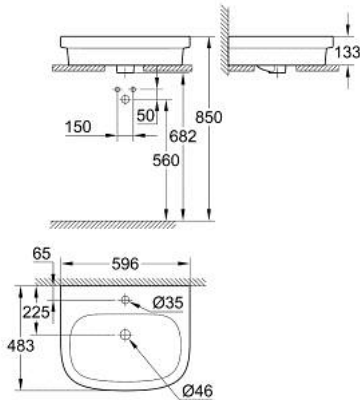

39 337 000 EURO CERAMIC COUNTER TOP BASIN 60

PRODUCT DESCRIPTION

- Colour: alpine white
- 1 hole punched
- with overflow
- 596 x 483 mm
- sanitary ware

39 337 000 **EURO CERAMIC COUNTER TOP BASIN 60**

SELECT SPARE PART: , June 2016 – now

1: Mounting set (Spare part-nr. 49512000)