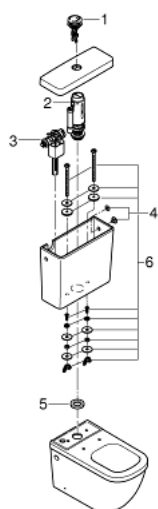

39 333 000 EURO CERAMIC EXPOSED FLUSHING CISTERN

PRODUCT DESCRIPTION

- Colour: alpine white
- side or back inlet
- for back inlet please order mounting set 49 522 000 (sold separately)
- including flushing set with dual flush
- including fixation set
- sanitary ware

39 333 000 EURO CERAMIC EXPOSED FLUSHING CISTERN

SELECT SPARE PART: , June 2016 – now

- 1: Dual flush push button (Spare part-nr. 49526000)
- 2: Discharge valve for Euro Ceramic cistern (Spare part-nr. 49066000)
- 3: Filling valve for Euro Ceramic cistern (Spare part-nr. 49020000)
- 4: Locking screw (Spare part-nr. 49019000)
- 5: Rubber sealing (Spare part-nr. 49021000)
- 6: Fixing bolt (Spare part-nr. 49022000)