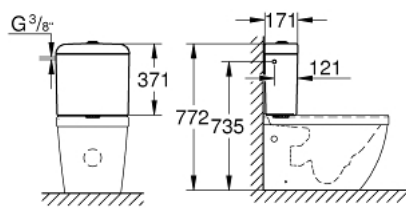

39 333 000 EURO CERAMIC EXPOSED FLUSHING CISTERN

PRODUCT DESCRIPTION

- Colour: alpine white
- side or back inlet
- for back inlet please order mounting set 49 522 000 (sold separately)
- including flushing set with dual flush
- including fixation set
- sanitary ware

39 333 000 EURO CERAMIC EXPOSED FLUSHING CISTERN

SELECT SPARE PART: , June 2016 – now

- 1: Dual flush push button (Spare part-nr. 49526000)
- 2: Discharge valve for Euro Ceramic cistern (Spare part-nr. 49066000)
- 3: Filling valve for Euro Ceramic cistern (Spare part-nr. 49020000)
- 4: Locking screw (Spare part-nr. 49019000)
- 5: Rubber sealing (Spare part-nr. 49021000)
- 6: Fixing bolt (Spare part-nr. 49022000)