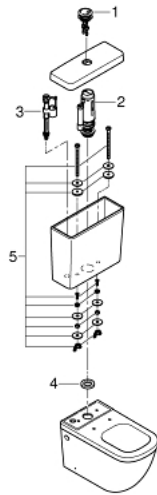

39 332 000 EURO CERAMIC EXPOSED FLUSHING CISTERN

PRODUCT DESCRIPTION

- Colour: alpine white
- bottom inlet
- inlet and outlet concealed
- including flushing set with dual flush
- including fixation set
- sanitary ware

39 332 000 EURO CERAMIC EXPOSED FLUSHING CISTERN

SELECT SPARE PART: , June 2016 – now

- 1: Dual flush push button (Spare part-nr. 49526000)
- 2: Discharge valve for Euro Ceramic cistern (Spare part-nr. 49066000)
- 3: Filling valve (Spare part-nr. 49023000)
- 4: Rubber sealing (Spare part-nr. 49021000)
- 5: Fixing bolt (Spare part-nr. 49022000)