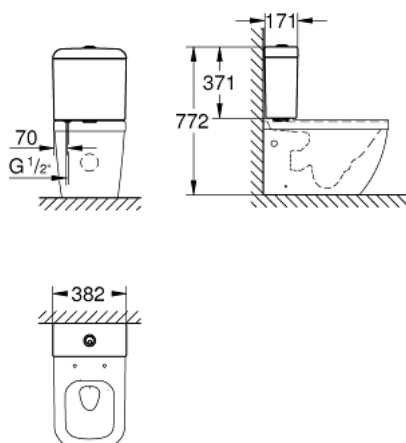

39 332 000 EURO CERAMIC EXPOSED FLUSHING CISTERN

PRODUCT DESCRIPTION

- Colour: alpine white
- bottom inlet
- inlet and outlet concealed
- including flushing set with dual flush
- including fixation set
- sanitary ware

39 332 000 EURO CERAMIC EXPOSED FLUSHING CISTERN

SELECT SPARE PART: , June 2016 – now

- 1: Dual flush push button (Spare part-nr. 49526000)
- 2: Discharge valve for Euro Ceramic cistern (Spare part-nr. 49066000)
- 3: Filling valve (Spare part-nr. 49023000)
- 4: Rubber sealing (Spare part-nr. 49021000)
- 5: Fixing bolt (Spare part-nr. 49022000)