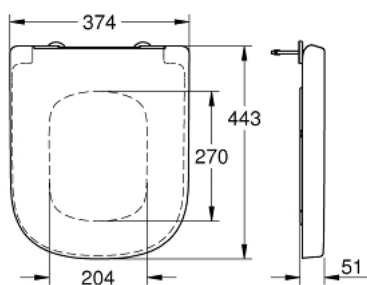

## 39 331 001 EURO CERAMIC WC SEAT

### PRODUCT DESCRIPTION

- Colour: alpine white
- with lid
- quick release function
- detachable
- material: Duroplast
- including fixation set
- stainless steel hinges
- easy fixation from above
- weight bearing capacity 150 kg
- suitable for all GROHE Euro Ceramic WCs

## 39 331 001 EURO CERAMIC WC SEAT

**SELECT SPARE PART:** , July 2017 – now

1: Damper (Spare part-nr. 49528000)

2: Sound absorber (Spare part-nr. 49536000)

3: Fixing set (Spare part-nr. 49529000)