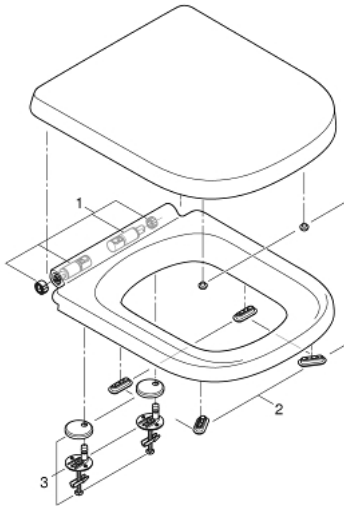

### PRODUCT DESCRIPTION

- Colour: alpine white
- with lid
- quick release function
- detachable
- material: Duroplast
- including fixation set
- stainless steel hinges
- easy fixation from above
- weight bearing capacity 150 kg
- suitable for all GROHE Euro Ceramic WCs

## 39 331 001 EURO CERAMIC WC SEAT

**SELECT SPARE PART:** , July 2017 – now

1: Damper (Spare part-nr. 49528000)

2: Sound absorber (Spare part-nr. 49536000)

3: Fixing set (Spare part-nr. 49529000)