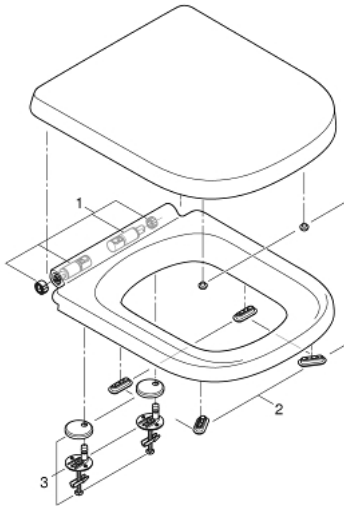

## 39 330 001 EURO CERAMIC WC SEAT SOFT CLOSE

### PRODUCT DESCRIPTION

- Colour: alpine white
- with lid
- quick release function
- detachable
- material: Duroplast
- including fixation set
- stainless steel hinges
- easy fixation from above
- weight bearing capacity 150 kg
- compatible with all Euro Ceramic bowls

## 39 330 001 EURO CERAMIC WC SEAT SOFT CLOSE

**SELECT SPARE PART:** , July 2017 – now

1: Damper (Spare part-nr. 49528000)

2: Sound absorber (Spare part-nr. 49536000)

3: Fixing set (Spare part-nr. 49529000)