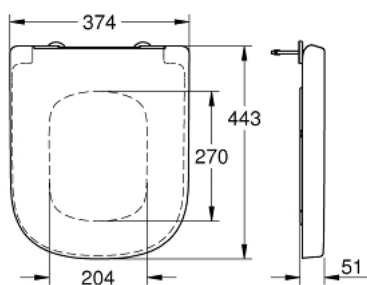

## 39 330 001 EURO CERAMIC WC SEAT SOFT CLOSE

### PRODUCT DESCRIPTION

- Colour: alpine white
- with lid
- quick release function
- detachable
- material: Duroplast
- including fixation set
- stainless steel hinges
- easy fixation from above
- weight bearing capacity 150 kg
- compatible with all Euro Ceramic bowls

## 39 330 001 EURO CERAMIC WC SEAT SOFT CLOSE

**SELECT SPARE PART:** , July 2017 – now

1: Damper (Spare part-nr. 49528000)

2: Sound absorber (Spare part-nr. 49536000)

3: Fixing set (Spare part-nr. 49529000)