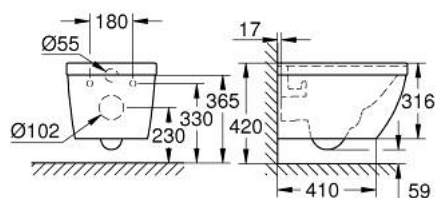

39 328 00H EURO CERAMIC WALL HUNG WC WITH HYPERCLEAN

PRODUCT DESCRIPTION

- Colour: alpine white
- for concealed cistern
- horizontal outlet
- GROHE Triple Vortex flushing technology
- wash down
- rimless
- flush volume 5/3 l
- class 1, full flush 6 l, 5 l according to EN997
- flushes with 3 l for small flush
- including fixation set
- sanitary ware
- fully skirted with invisible fixation
- GROHE HyperClean antibacterial glazing
- GROHE AquaCeramic antistick coating
- compatible with seat and cover 39 330 001 (soft close) and 39 331 001 (without soft close)

39 328 00H EURO CERAMIC WALL HUNG WC WITH HYPERCLEAN

SELECT SPARE PART: , October 2016 – now

1: Fixing set (Spare part-nr. 49510000)