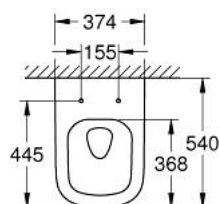

39 328 00H EURO CERAMIC WALL HUNG WC WITH HYPERCLEAN

PRODUCT DESCRIPTION

- Colour: alpine white
- for concealed cistern
- horizontal outlet
- GROHE Triple Vortex flushing technology
- wash down
- rimless
- flush volume 5/3 l
- class 1, full flush 6 l, 5 l according to EN997
- flushes with 3 l for small flush
- including fixation set
- sanitary ware
- fully skirted with invisible fixation
- GROHE HyperClean antibacterial glazing
- GROHE AquaCeramic antistick coating
- compatible with seat and cover 39 330 001 (soft close) and 39 331 001 (without soft close)

39 328 00H EURO CERAMIC WALL HUNG WC WITH HYPERCLEAN

SELECT SPARE PART: , October 2016 – now

1: Fixing set (Spare part-nr. 49510000)