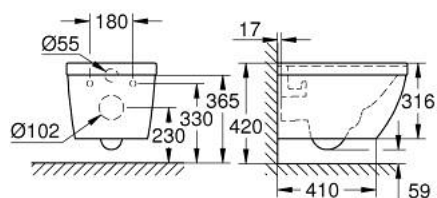

39 328 000 EURO CERAMIC WALL HUNG WC

PRODUCT DESCRIPTION

- Colour: alpine white
- for concealed cistern
- horizontal outlet
- GROHE Triple Vortex flushing technology
- wash down
- rimless
- flush volume 5/3 l
- class 1, full flush 6 l, 5 l according to EN997
- flushes with 3 l for small flush
- including fixation set
- sanitary ware
- fully skirted with invisible fixation
- compatible with seat and cover 39 330 002 (soft close) and 39 331 002 (without soft close)

39 328 000 EURO CERAMIC WALL HUNG WC

SELECT SPARE PART: , June 2016 – now

1: Fixing set (Spare part-nr. 49510000)