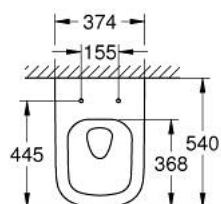

39 328 000 EURO CERAMIC WALL HUNG WC

PRODUCT DESCRIPTION

- Colour: alpine white
- for concealed cistern
- horizontal outlet
- GROHE Triple Vortex flushing technology
- wash down
- rimless
- flush volume 5/3 l
- class 1, full flush 6 l, 5 l according to EN997
- flushes with 3 l for small flush
- including fixation set
- sanitary ware
- fully skirted with invisible fixation
- compatible with seat and cover 39 330 002 (soft close) and 39 331 002 (without soft close)

39 328 000 EURO CERAMIC WALL HUNG WC

SELECT SPARE PART: , June 2016 – now

1: Fixing set (Spare part-nr. 49510000)