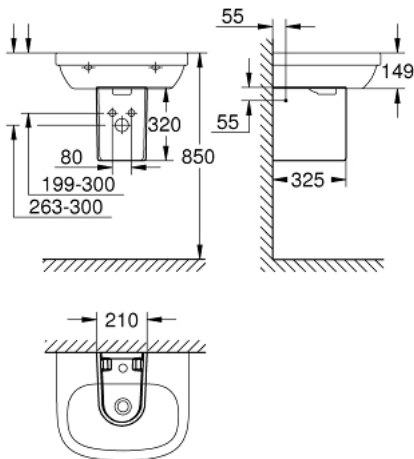

39 325 000 EURO CERAMIC SEMI PEDESTAL FOR HAND RINSE BASIN

PRODUCT DESCRIPTION

- Colour: alpine white
- invisible fixation set
- sanitary ware
- suitable for hand rinse basin 39 324 000

39 325 000 EURO CERAMIC SEMI PEDESTAL FOR HAND RINSE BASIN

SELECT SPARE PART: , June 2016 – now

1: Mounting set (Spare part-nr. 49025000)