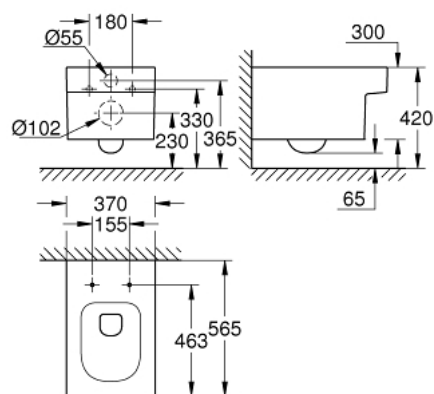

39 245 00H CUBE CERAMIC WALL HUNG WC

PRODUCT DESCRIPTION

- Colour: alpine white
- for concealed cistern
- horizontal outlet
- wash down
- rimless
- class 1, full flush 6 l, 5 l according to EN997
- flushes with 3 l for small flush
- including fixation set
- sanitary ware
- fully skirted with invisible fixation
- GROHE HyperClean antibacterial glazing
- GROHE AquaCeramic antistick coating
- compatible with seat and cover 39 488 000 (soft close)