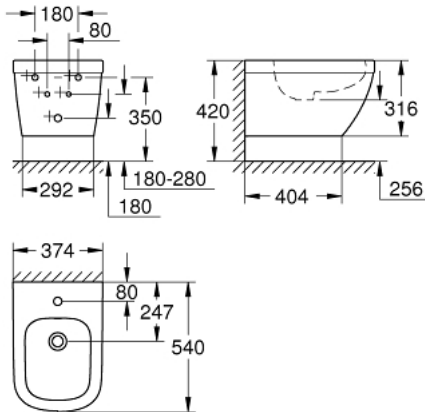

### PRODUCT DESCRIPTION

- Colour: alpine white
- 1 hole punched
- with overflow
- including fixation set
- sanitary ware
- fully skirted with invisible fixation
- GROHE HyperClean antibacterial glazing
- GROHE AquaCeramic antistick coating

## 39 208 00H EURO CERAMIC WALL HUNG BIDET WITH HYPERCLEAN

**SELECT SPARE PART:** , October 2016 – now

1: Fixing set (Spare part-nr. 49027000)