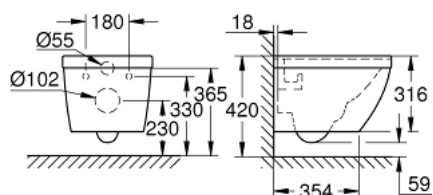

### PRODUCT DESCRIPTION

- Colour: alpine white
- for concealed cistern
- horizontal outlet
- GROHE Triple Vortex flushing technology
- wash down
- rimless
- flush volume 5/3 l
- 49 cm width
- including fixation set
- sanitary ware
- fully skirted with invisible fixation
- GROHE HyperClean antibacterial glazing
- GROHE AquaCeramic antistick coating
- compatible with seat and cover 39 330 001 (soft close) and 39 331 001 (without soft close)

39 206 00H **EURO CERAMIC WALL HUNG COMPACT WC WITH HYPERCLEAN**

**SELECT SPARE PART:** , October 2016 – now

1: Fixing set (Spare part-nr. 49024000)