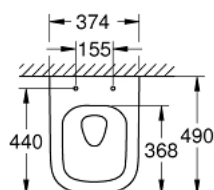

### PRODUCT DESCRIPTION

- Colour: alpine white
- for concealed cistern
- horizontal outlet
- GROHE Triple Vortex flushing technology
- wash down
- rimless
- flush volume 5/3 l
- 49 cm width
- including fixation set
- sanitary ware
- fully skirted with invisible fixation
- GROHE HyperClean antibacterial glazing
- GROHE AquaCeramic antistick coating
- compatible with seat and cover 39 330 001 (soft close) and 39 331 001 (without soft close)

39 206 00H **EURO CERAMIC WALL HUNG COMPACT WC WITH HYPERCLEAN**

**SELECT SPARE PART:** , October 2016 – now

1: Fixing set (Spare part-nr. 49024000)