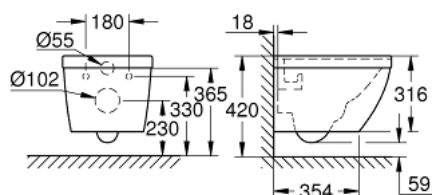

39 206 000 EURO CERAMIC WALL HUNG COMPACT WC

PRODUCT DESCRIPTION

- Colour: alpine white
- for concealed cistern
- horizontal outlet
- GROHE Triple Vortex flushing technology
- wash down
- rimless
- flush volume 5/3 l
- class 1, full flush 6 l, 5 l according to EN997
- flushes with 3 l for small flush
- 49 cm width
- including fixation set
- sanitary ware
- fully skirted with invisible fixation
- compatible with seat and cover 39 330 002 (soft close) and 39 331 002 (without soft close)

39 206 000 EURO CERAMIC WALL HUNG COMPACT WC

SELECT SPARE PART: , June 2015 – now

1: Fixing set (Spare part-nr. 49024000)