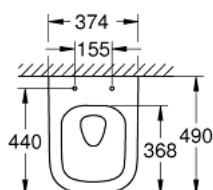

39 206 000 EURO CERAMIC WALL HUNG COMPACT WC

PRODUCT DESCRIPTION

- Colour: alpine white
- for concealed cistern
- horizontal outlet
- GROHE Triple Vortex flushing technology
- wash down
- rimless
- flush volume 5/3 l
- class 1, full flush 6 l, 5 l according to EN997
- flushes with 3 l for small flush
- 49 cm width
- including fixation set
- sanitary ware
- fully skirted with invisible fixation
- compatible with seat and cover 39 330 002 (soft close) and 39 331 002 (without soft close)

39 206 000 EURO CERAMIC WALL HUNG COMPACT WC

SELECT SPARE PART: , June 2015 – now

1: Fixing set (Spare part-nr. 49024000)