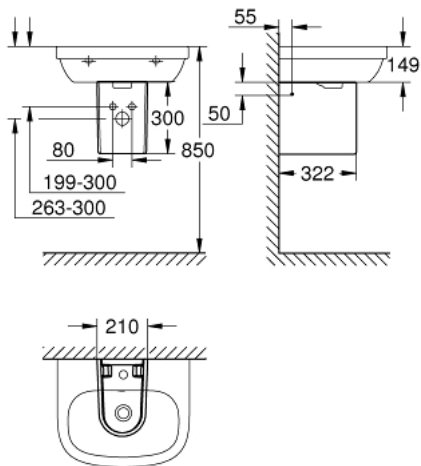

39 201 000 EURO CERAMIC SEMI PEDESTAL FOR WASH BASIN

PRODUCT DESCRIPTION

- Colour: alpine white
- invisible fixation set
- sanitary ware
- suitable for all GROHE wash basins except 39 324 000 and 39 327 000

39 201 000 **EURO CERAMIC SEMI PEDESTAL FOR WASH BASIN**

SELECT SPARE PART: , June 2015 – now

1: Mounting set (Spare part-nr. 49025000)