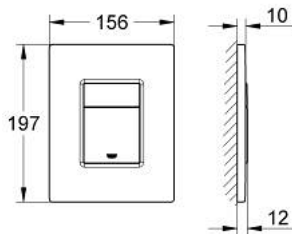

38 966 243 0 **EVEN FLUSH PLATE**

PRODUCT DESCRIPTION

- Colour: matte black
- for dual flush or start & stop actuation
- for pneumatic discharge valve AV1
- vertical and horizontal installation
- 156 x 197 mm
- material: ABS
- GROHE EcoJoy - less water, perfect flow

38 966 243 0 **EVEN FLUSH PLATE**

SELECT SPARE PART: , March 2022 – now

1: top plate w. push button (Spare part-nr. 423712430)

2: Screw dia. 4x52 mm (Spare part-nr. 6636200M)

3: Frame (Spare part-nr. 43207000)