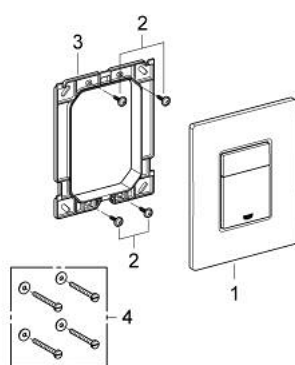

38 966 243 0 **EVEN FLUSH PLATE**

PRODUCT DESCRIPTION

- Colour: matte black
- for dual flush or start & stop actuation
- for pneumatic discharge valve AV1
- vertical and horizontal installation
- 156 x 197 mm
- material: ABS
- GROHE EcoJoy - less water, perfect flow

38 966 243 0 **EVEN FLUSH PLATE**

SELECT SPARE PART: , March 2022 – now

1: top plate w. push button (Spare part-nr. 423712430)

2: Screw dia. 4x52 mm (Spare part-nr. 6636200M)

3: Frame (Spare part-nr. 43207000)