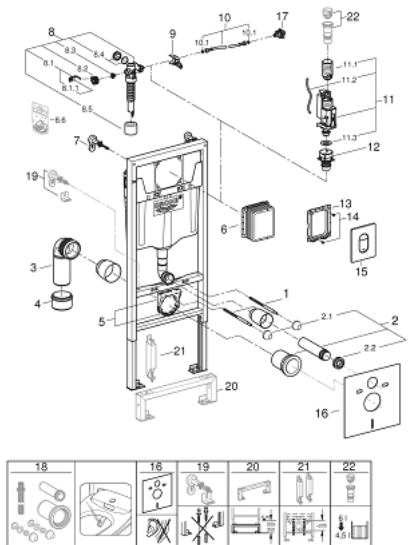

38 929 000 RAPID SL 4-IN-1 SET FOR WC, 1.13 M INSTALLATION HEIGHT

SELECT SPARE PART: , October 2021 – now

- 1: Threaded bolt (Spare part-nr. 4276400M)
- 2: WC inlet and outlet connecting set (Spare part-nr. 37311K00)
- 2.1: Basin fastening (Spare part-nr. 43511SH0)
- 2.2: Connector (Spare part-nr. 37119000)
- 3: PP-outlet bend Ø 90 mm (Spare part-nr. 42327000)
- 4: 4" Outlet Adaptor F Rapid SI (Spare part-nr. 42242000)
- 5: Support for outlet bend (Spare part-nr. 42243000)
- 6: Inspection shaft (Spare part-nr. 66791000)
- 7: Wall union (Spare part-nr. 3855800M)
- 8: Filling valve (Spare part-nr. 37095000)
- 8.1: Lever (Spare part-nr. 43734000)
- 8.1.1: Ball seal dia. 9x6.8 mm (Spare part-nr. 4377000M)
- 8.2: Valve head (Spare part-nr. 43536000)
- 8.3: Membrane (Spare part-nr. 4375800M)
- 8.4: Screw cap (Spare part-nr. 43735000)
- 8.5: Valve float, 5 pcs. (Spare part-nr. 4379100M)
- 8.6: Repl. kit f. seal (Spare part-nr. 43722000)*
- 9: Support device (Spare part-nr. 42246000)
- 10: Tube (Spare part-nr. 42233000)
- 10.1: Seat washer (Spare part-nr. 0319100M)
- 11: Dual Flush discharge valve AV1 (Spare part-nr. 42320000)
- 11.1: Extension for overflow pipe (Spare part-nr. 42313000)
- 11.2: pneumatic hose (Spare part-nr. 42319000)
- 11.3: Ball seal dia. 9x6.8 mm (Spare part-nr. 42310000)
- 12: Valve seat for GD2 (Spare part-nr. 42315000)
- 13: Frame (Spare part-nr. 43207000)
- 14: Screw dia. 4x52 mm (Spare part-nr. 6636200M)
- 15: top plate w. push button (Spare part-nr. 42378000)
- 16: Set for noise protection (Spare part-nr. 37131000)
- 17: Water connection (Spare part-nr. 48561000)
- 18: Retrofit kit for shower toilets Sensia Arena and Sensia Pro (Spare part-nr. 40899000)*
- 19: Xtra wall brackets, flexible placing (Spare part-nr. 38733000)*
- 20: Extension (Spare part-nr. 38629000)*
- 21: Accessory (Spare part-nr. 38779000)*
- 22: 4,5 l Adapter for GD2 (Spare part-nr. 42333000)*