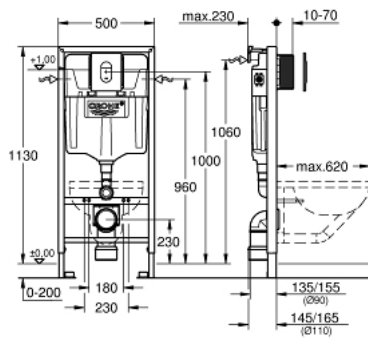

38 929 000 **RAPID SL 4-IN-1 SET FOR WC, 1.13 M INSTALLATION HEIGHT**

PRODUCT DESCRIPTION

- Colour: chrome
- with flushing cistern GD 2, 6 - 9 l
- consisting of:
 - Rapid SL element for WC (38 528 001)
 - Arena Cosmopolitan flush plate, chrome, vertical installation (38 844 000)
 - wall brackets (38 558 00M)
 - including WC set for noise protection (37 131 000)