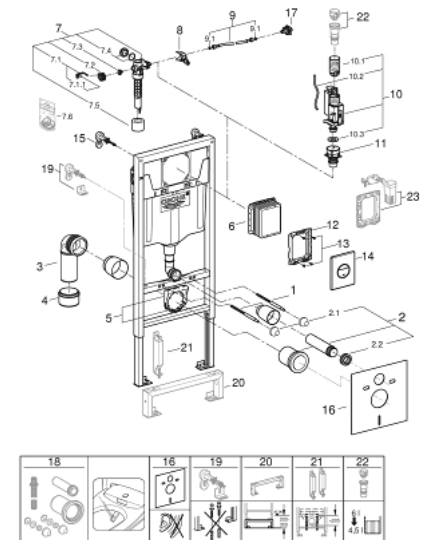

38 813 001 RAPID SL 4-IN-1 SET FOR WC, 1.13 M INSTALLATION HEIGHT

SELECT SPARE PART: , September 2021 – now

- 1: Threaded bolt (Spare part-nr. 4276400M)
- 2: WC inlet and outlet connecting set (Spare part-nr. 37311K00)
- 2.1: Basin fastening (Spare part-nr. 43511SH0)
- 2.2: Connector (Spare part-nr. 37119000)
- 3: PP-outlet bend Ø 90 mm (Spare part-nr. 42327000)
- 4: 4" Outlet Adaptor F Rapid SI (Spare part-nr. 42242000)
- 5: Support for outlet bend (Spare part-nr. 42243000)
- 6: Inspection shaft (Spare part-nr. 66791000)
- 7: Filling valve (Spare part-nr. 37095000)
- 7.1: Lever (Spare part-nr. 43734000)
- 7.1.1: Ball seal dia. 9x6.8 mm (Spare part-nr. 4377000M)
- 7.2: Valve head (Spare part-nr. 43536000)
- 7.3: Membrane (Spare part-nr. 4375800M)
- 7.4: Screw cap (Spare part-nr. 43735000)
- 7.5: Valve float, 5 pcs. (Spare part-nr. 4379100M)
- 7.6: Repl. kit f. seal (Spare part-nr. 43722000)*
- 8: Support device (Spare part-nr. 42246000)
- 9: Tube (Spare part-nr. 42233000)
- 9.1: Seat washer (Spare part-nr. 0319100M)
- 10: Dual Flush discharge valve AV1 (Spare part-nr. 42320000)
- 10.1: Extension for overflow pipe (Spare part-nr. 42313000)
- 10.2: pneumatic hose (Spare part-nr. 42319000)
- 10.3: Ball seal dia. 9x6.8 mm (Spare part-nr. 42310000)
- 11: Valve seat for GD2 (Spare part-nr. 42315000)
- 12: Frame (Spare part-nr. 43207000)
- 13: Screw dia. 4x52 mm (Spare part-nr. 6636200M)
- 14: top plate w. push button (Spare part-nr. 42375000)
- 15: Wall union (Spare part-nr. 3855800M)
- 16: Set for noise protection (Spare part-nr. 37131000)
- 17: Water connection (Spare part-nr. 48561000)
- 18: Retrofit kit for shower toilets Sensia Arena and Sensia Pro (Spare part-nr. 40899000)*
- 19: Xtra wall brackets, flexible placing (Spare part-nr. 38733000)*
- 20: Extension (Spare part-nr. 38629000)*
- 21: Accessory (Spare part-nr. 38779000)*
- 22: 4,5 l Adapter for GD2 (Spare part-nr. 42333000)*
- 23: Retro-fit set (Spare part-nr. 38796000)*