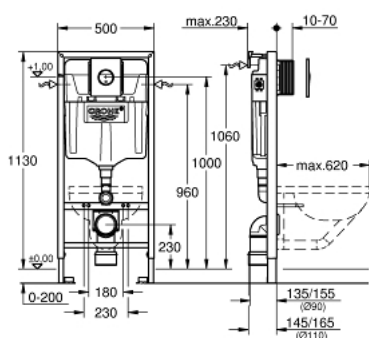

38 813 001 **RAPID SL 4-IN-1 SET FOR WC, 1.13 M INSTALLATION HEIGHT**

PRODUCT DESCRIPTION

- Colour: chrome
- with flushing cistern GD 2, 6 - 9 l
- consisting of:
 - Rapid SL element for WC (38 528 001)
 - Nova Cosmopolitan flush plate, chrome (38 765 000)
 - wall brackets (38 558 00M)
 - including WC set for noise protection (37 131 000)