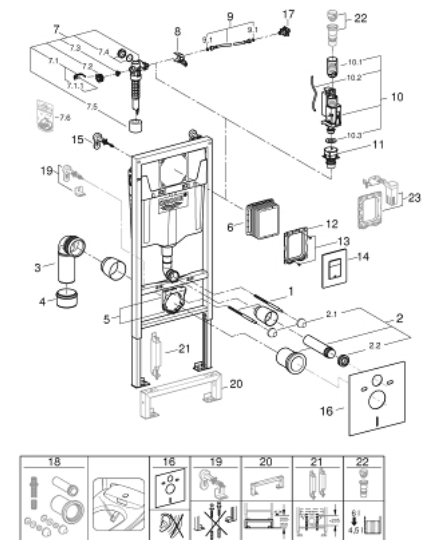

38 775 001 RAPID SL 4-IN-1 SET FOR WC, 1.13 M INSTALLATION HEIGHT

SELECT SPARE PART: , October 2021 – now

1. 1: Threaded bolt (Spare part-nr. 4276400M)
   - 2: WC inlet and outlet connecting set (Spare part-nr. 37311K00)
   - 2.1: Basin fastening (Spare part-nr. 43511SH0)
   - 2.2: Connector (Spare part-nr. 37119000)
   - 3: PP-outlet bend Ø 90 mm (Spare part-nr. 42327000)
   - 4: 4" Outlet Adaptor F Rapid SI (Spare part-nr. 42242000)
   - 5: Support for outlet bend (Spare part-nr. 42243000)
   - 6: Inspection shaft (Spare part-nr. 66791000)
   - 7: Filling valve (Spare part-nr. 37095000)
   - 7.1: Lever (Spare part-nr. 43734000)
   - 7.1.1: Ball seal dia. 9x6.8 mm (Spare part-nr. 4377000M)
   - 7.2: Valve head (Spare part-nr. 43536000)
   - 7.3: Membrane (Spare part-nr. 4375800M)
   - 7.4: Screw cap (Spare part-nr. 43735000)
   - 7.5: Valve float, 5 pcs. (Spare part-nr. 4379100M)
   - 7.6: Repl. kit f. seal (Spare part-nr. 43722000)*
   - 8: Support device (Spare part-nr. 42246000)
   - 9: Tube (Spare part-nr. 42233000)
   - 9.1: Seat washer (Spare part-nr. 0319100M)
   - 10: Dual Flush discharge valve AV1 (Spare part-nr. 42320000)
   - 10.1: Extension for overflow pipe (Spare part-nr. 42313000)
   - 10.2: pneumatic hose (Spare part-nr. 42319000)
   - 10.3: Ball seal dia. 9x6.8 mm (Spare part-nr. 42310000)
   - 11: Valve seat for GD2 (Spare part-nr. 42315000)
   - 12: Frame (Spare part-nr. 43207000)
   - 13: Screw dia. 4x52 mm (Spare part-nr. 6636200M)
   - 14: top plate w. push button (Spare part-nr. 42371000)
   - 15: Wall union (Spare part-nr. 3855800M)
   - 16: Set for noise protection (Spare part-nr. 37131000)
   - 17: Water connection (Spare part-nr. 48561000)
   - 18: Retrofit kit for shower toilets Sensia Arena and Sensia Pro (Spare part-nr. 40899000)*
   - 19: Xtra wall brackets, flexible placing (Spare part-nr. 38733000)*
   - 20: Extension (Spare part-nr. 38629000)*
   - 21: Accessory (Spare part-nr. 38779000)*
   - 22: 4,5 l Adapter for GD2 (Spare part-nr. 42333000)*
   - 23: Retro-fit set (Spare part-nr. 38796000)*
2. Optional accessories