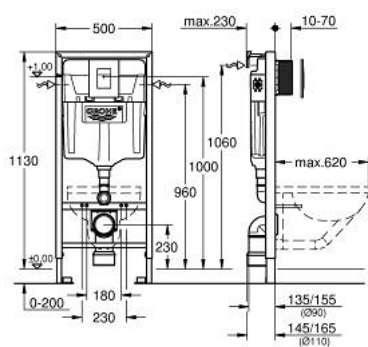

38 775 001 **RAPID SL 4-IN-1 SET FOR WC, 1.13 M INSTALLATION HEIGHT**

PRODUCT DESCRIPTION

- Colour: chrome
- with flushing cistern GD 2, 6 - 9 l
- consisting of:
 - Rapid SL element for WC (38 528 001)
 - Skate Cosmopolitan flush plate, chrome (38 732 000)
 - wall brackets (38 558 00M)
 - including WC set for noise protection (37 131 000)