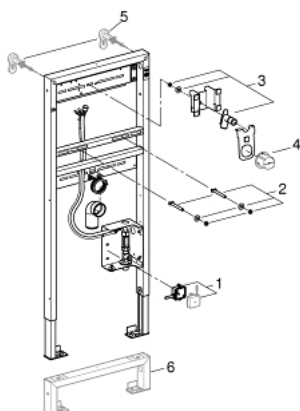

38 748 002 **RAPID SL ELEMENT FOR WASH BASIN WITH ROUGH-IN SET FOR INFRA-RED ELECTRONIC**

SELECT SPARE PART: , September 2016 – now

1: Switching power supply (Spare part-nr. 42470000)

2: THREADED BOLT (Spare part-nr. 42247000)

3: Fitting connection (Spare part-nr. 42944000)

4: Inspection shaft (Spare part-nr. 42398000)

5: Wall union (Spare part-nr. 3855800M)*

6: Extension (Spare part-nr. 38629000)*

* Optional accessories