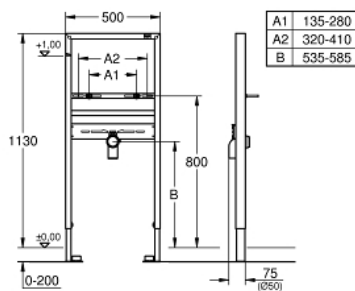

## 38 557 001 RAPID SL ELEMENT FOR WASH BASIN, SINGLE HOLE INSTALLATION

### PRODUCT DESCRIPTION

- 1.13 m installation height
- for on-the-wall installations or studded walls
- powder coated steel frame, self-supporting
- for dry-cladding, completely pre-assembled
- with fixed connections
- quick adjustment, lockable
- fixing material
- TÜV approved
- wash basin fixing bolts M10 with fixing device for ceramic
- variable distance of fixing bolts
- HT-outlet bend Ø 50 mm
- seal Ø 32 mm
- for on-the-wall installation please order wall brackets 38 558 00M (sold separately)

## 38 557 001 **RAPID SL ELEMENT FOR WASH BASIN, SINGLE HOLE INSTALLATION**

**SELECT SPARE PART:** , August 2008 – now

1: Flush elbow 2" (Spare part-nr. 42943000)

1.1: holder (Spare part-nr. 42236000)

2: THREADED BOLT (Spare part-nr. 42247000)