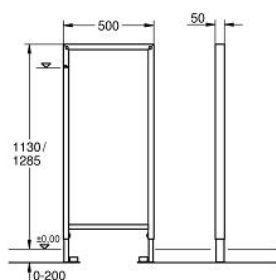

38 548 001 **RAPID SL EMPTY ELEMENT, 1.13 M INSTALLATION HEIGHT**

PRODUCT DESCRIPTION

- for the installation of fitting holders or to cover the distance between two elements (60 - 170 cm)
- for installation back to back with free-standing elements
- TÜV approved
- for on-the-wall installation please order wall brackets 38 558 00M (sold separately)

38 548 001 **RAPID SL EMPTY ELEMENT, 1.13 M INSTALLATION HEIGHT**

SELECT SPARE PART: , August 2008 – now

1: Wall union (Spare part-nr. 3855800M)*

* Optional accessories