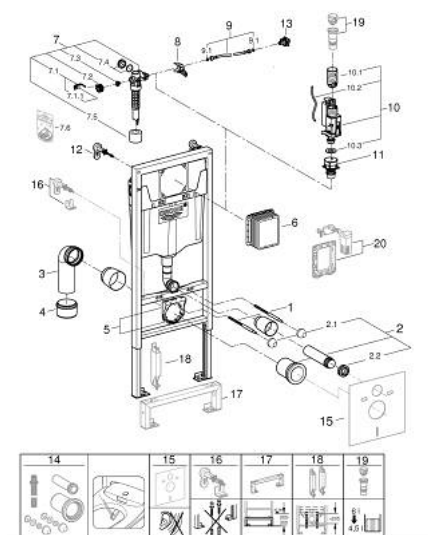

38 536 001 RAPID SL 2-IN-1 SET FOR WC, 1.13 M INSTALLATION HEIGHT

SELECT SPARE PART: , September 2021 – now

- 1: Threaded bolt (Spare part-nr. 4276400M)
- 2: WC inlet and outlet connecting set (Spare part-nr. 37311K00)
- 2.1: Basin fastening (Spare part-nr. 43511SH0)
- 2.2: Connector (Spare part-nr. 37119000)
- 3: PP-outlet bend Ø 90 mm (Spare part-nr. 42327000)
- 4: 4" Outlet Adaptor F Rapid SI (Spare part-nr. 42242000)
- 5: Support for outlet bend (Spare part-nr. 42243000)
- 6: Inspection shaft (Spare part-nr. 66791000)
- 7: Filling valve (Spare part-nr. 37095000)
- 7.1: Lever (Spare part-nr. 43734000)
- 7.1.1: Ball seal dia. 9x6.8 mm (Spare part-nr. 4377000M)
- 7.2: Valve head (Spare part-nr. 43536000)
- 7.3: Membrane (Spare part-nr. 4375800M)
- 7.4: Screw cap (Spare part-nr. 43735000)
- 7.5: Valve float, 5 pcs. (Spare part-nr. 4379100M)
- 7.6: Repl. kit f. seal (Spare part-nr. 43722000)*
- 8: Support device (Spare part-nr. 42246000)
- 9: Tube (Spare part-nr. 42233000)
- 9.1: Seat washer (Spare part-nr. 0319100M)
- 10: Dual Flush discharge valve AV1 (Spare part-nr. 42320000)
- 10.1: Extension for overflow pipe (Spare part-nr. 42313000)
- 10.2: pneumatic hose (Spare part-nr. 42319000)
- 10.3: Ball seal dia. 9x6.8 mm (Spare part-nr. 42310000)
- 11: Valve seat for GD2 (Spare part-nr. 42315000)
- 12: Wall union (Spare part-nr. 3855800M)
- 13: Water connection (Spare part-nr. 48561000)
- 14: Retrofit kit for shower toilets Sensia Arena and Sensia Pro (Spare part-nr. 40899000)*
- 15: Set for noise protection (Spare part-nr. 37131000)*
- 16: Xtra wall brackets, flexible placing (Spare part-nr. 38733000)*
- 17: Extension (Spare part-nr. 38629000)*
- 18: Accessory (Spare part-nr. 38779000)*
- 19: 4,5 l Adapter for GD2 (Spare part-nr. 42333000)*
- 20: Retro-fit set (Spare part-nr. 38796000)*