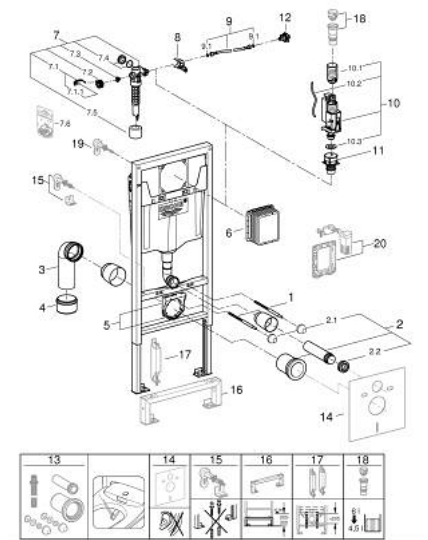

38 528 001 RAPID SL ELEMENT FOR WC, 1.13 M INSTALLATION HEIGHT

SELECT SPARE PART: , September 2022 – now

- 1: Threaded bolt (Spare part-nr. 4276400M)
- 2: WC inlet and outlet connecting set (Spare part-nr. 37311K00)
- 2.1: Basin fastening (Spare part-nr. 43511SH0)
- 2.2: Connector (Spare part-nr. 37119000)
- 3: PP-outlet bend Ø 90 mm (Spare part-nr. 42327000)
- 4: 4" Outlet Adaptor F Rapid SI (Spare part-nr. 42242000)
- 5: Support for outlet bend (Spare part-nr. 42243000)
- 6: Inspection shaft (Spare part-nr. 66791000)
- 7: Filling valve (Spare part-nr. 37095000)
- 7.1: Lever (Spare part-nr. 43734000)
- 7.1.1: Ball seal dia. 9x6.8 mm (Spare part-nr. 4377000M)
- 7.2: Valve head (Spare part-nr. 43536000)
- 7.3: Membrane (Spare part-nr. 4375800M)
- 7.4: Screw cap (Spare part-nr. 43735000)
- 7.5: Valve float, 5 pcs. (Spare part-nr. 4379100M)
- 7.6: Repl. kit f. seal (Spare part-nr. 43722000)*
- 8: Support device (Spare part-nr. 42246000)
- 9: Tube (Spare part-nr. 42233000)
- 9.1: Seat washer (Spare part-nr. 0319100M)
- 10: Dual Flush discharge valve AV1 (Spare part-nr. 42320000)
- 10.1: Extension for overflow pipe (Spare part-nr. 42313000)
- 10.2: pneumatic hose (Spare part-nr. 42319000)
- 10.3: Ball seal dia. 9x6.8 mm (Spare part-nr. 42310000)
- 11: Valve seat for GD2 (Spare part-nr. 42315000)
- 12: Water connection (Spare part-nr. 48561000)
- 13: Retrofit kit for shower toilets Sensia Arena and Sensia Pro (Spare part-nr. 40899000)
- 14: Set for noise protection (Spare part-nr. 37131000)*
- 15: Xtra wall brackets, flexible placing (Spare part-nr. 38733000)*
- 16: Extension (Spare part-nr. 38629000)*
- 17: Accessory (Spare part-nr. 38779000)*
- 18: 4,5 l Adapter for GD2 (Spare part-nr. 42333000)*
- 19: Wall union (Spare part-nr. 3855800M)*
- 20: Rapid SL connection set for shower WC (Spare part-nr. 38925000)*
- 21: Retro-fit set (Spare part-nr. 38796000)*