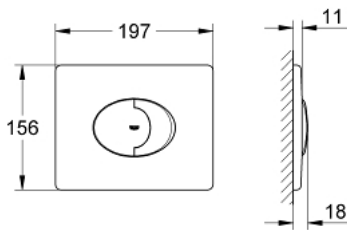

## 38 506 SH0 SKATE AIR FLUSH PLATE

### PRODUCT DESCRIPTION

- Colour: alpine white
- for dual flush or start & stop actuation
- for pneumatic discharge valve AV1
- horizontal installation
- material: ABS
- 156 x 197 mm
- GROHE EcoJoy - less water, perfect flow
- for combination with Rapid SL and Uniset with GD 2 cistern
- for use with Rapid SLX please order shaft 66 791 000 (sold separately)

## 38 506 SH0 SKATE AIR FLUSH PLATE

**SELECT SPARE PART:** , April 2013 – now

1: Screw dia. 4x52 mm (Spare part-nr. 6636200M)

2: Frame (Spare part-nr. 43207000)

3: Fixing set (Spare part-nr. 4308500M)\*

4: Fixing set (Spare part-nr. 4215800M)\*