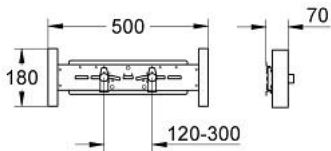

37 998 000 **RAPID SL FITTING SUPPORT FOR EXPOSED FITTINGS**

PRODUCT DESCRIPTION

- for studded walls
- for empty frames
- 2 noise protected fitting connections ½"
- fixing material

37 998 000 **RAPID SL FITTING SUPPORT FOR EXPOSED FITTINGS**

SELECT SPARE PART: , August 2001 – now

1: Fitting connection (Spare part-nr. 42944000)