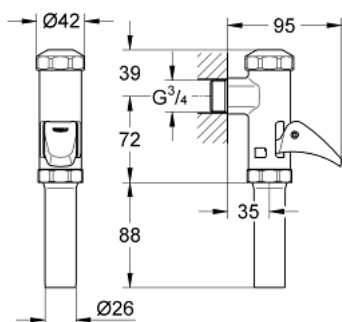

## 37 141 000 DAL-FULL-AUTOMATIC FLUSH VALVE FOR WC

### PRODUCT DESCRIPTION

- Colour: chrome
- $\frac{3}{4}$ "
- material: brass
- GROHE LongLife finish
- for wash-down and wash-out bowls
- with automatic flow rate
- flow pressure range from 1.2 - 5.0 bar
- low noise (group II according to German noise specification)

### SELECT SPARE PART: , May 2006 – now

- 1: Cover (Spare part-nr. 43104000)
- 2: Piston (Spare part-nr. 43447000)
- 2.1: Sleeve (Spare part-nr. 4376400M)
- 3: Lever (Spare part-nr. 43056000)
- 4: Discharge Sleeve (Spare part-nr. 43318000)
- 5: Sleeve (Spare part-nr. 43453000)
- 6: Repl. kit f. seal (Spare part-nr. 43707000)\*