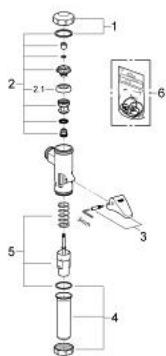

## 37 141 000 DAL-FULL-AUTOMATIC FLUSH VALVE FOR WC

### PRODUCT DESCRIPTION

- Colour: chrome
- $\frac{3}{4}$ "
- material: brass
- GROHE LongLife finish
- for wash-down and wash-out bowls
- with automatic flow rate
- flow pressure range from 1.2 - 5.0 bar
- low noise (group II according to German noise specification)

### SELECT SPARE PART: , May 2006 – now

- 1: Cover (Spare part-nr. 43104000)
- 2: Piston (Spare part-nr. 43447000)
- 2.1: Sleeve (Spare part-nr. 4376400M)
- 3: Lever (Spare part-nr. 43056000)
- 4: Discharge Sleeve (Spare part-nr. 43318000)
- 5: Sleeve (Spare part-nr. 43453000)
- 6: Repl. kit f. seal (Spare part-nr. 43707000)\*