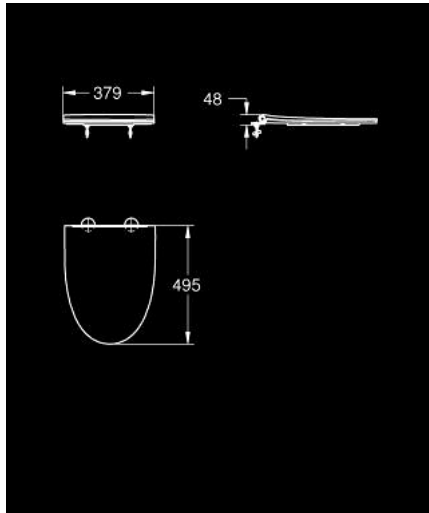

36 490 000 **BAU CERAMIC WC SEAT AND LID**

PRODUCT DESCRIPTION

- Colour: alpine white
- slim design
- soft close
- quick release function
- detachable
- including fixation set
- stainless steel hinges
- easy fixation from above
- compatible with Bau Ceramic floor standing bowls