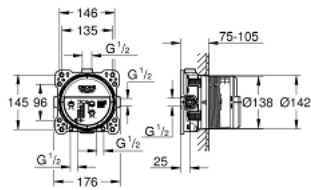

35 603 000 RAPIDO SMARTBOX UNIVERSAL ROUGH-IN BOX, 1/2"

PRODUCT DESCRIPTION

- 3 outlets 1/2"
- 2 inlets below, 1/2"
- installation depth 75-105 mm
- connection unit in DR brass
- pre-mounted flushing plug
- stable built-in-box and protective cover
- gasket
- without set for final installation

35 603 000 **RAPIDO SMARTBOX UNIVERSAL ROUGH-IN BOX, 1/2"**

SELECT SPARE PART: , November 2018 – now

1: Repl. kit f. seal (Spare part-nr. 48263000)