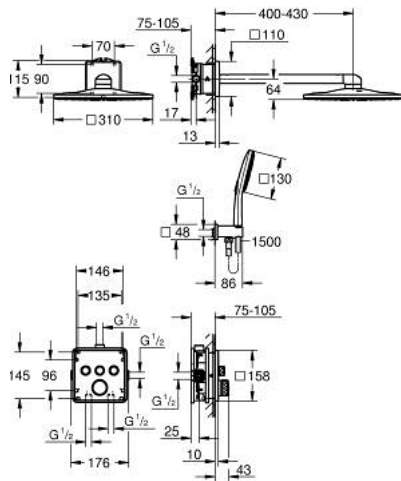

34 864 000 GROHTHERM SMARTCONTROL CONCEALED SHOWER SYSTEM WITH RAINSHOWER SMARTACTIVE 310 CUBE

PRODUCT DESCRIPTION

- Colour: chrome
- consisting of:
 - concealed thermostat with 3 valves (29 126)
 - GROHE Rapido SmartBox universal rough-in box, 1/2" (35 604)
 - Rainshower SmartActive 310 Cube head shower set 2 sprays (26 479) including horizontal shower arm 430 mm and head shower rough-in (26 483)
 - Rainshower SmartActive 130 Cube hand shower 3 sprays
 - shower outlet elbow 1/2" with holder (26 659)
 - Silverflex shower hose 1500 mm 1/2" x 1/2"
 - optional flow regulator 9.5 l/min included for hand shower