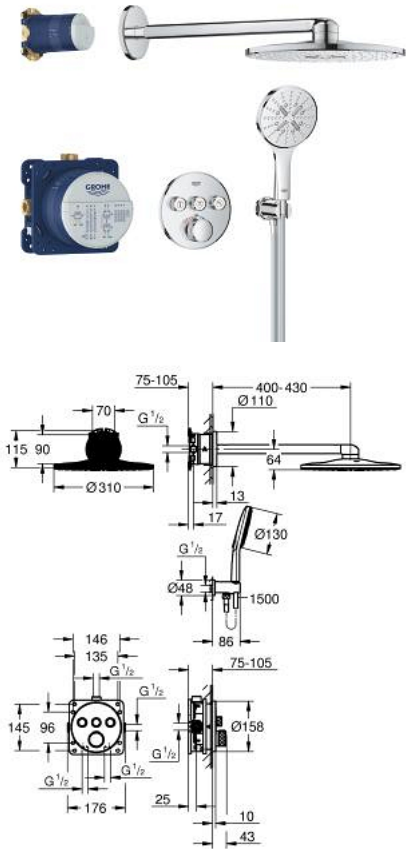

34 863 000 GROHTHERM SMARTCONTROL CONCEALED SHOWER SYSTEM WITH RAINSHOWER SMARTACTIVE 310

PRODUCT DESCRIPTION

- Colour: chrome
- consisting of:
 - concealed thermostat with 3 valves (29 121)
 - GROHE Rapido SmartBox universal rough-in box, 1/2" (35 604)
 - Rainshower SmartActive 310 head shower set 2 sprays (26 475) including horizontal shower arm 430 mm and head shower rough-in (26 483)
 - Rainshower SmartActive 130 hand shower 3 sprays
 - shower outlet elbow 1/2" with holder (26 658)
 - Silverflex shower hose 1500 mm 1/2" x 1/2"
 - optional flow regulator 9.5 l/min included for hand shower