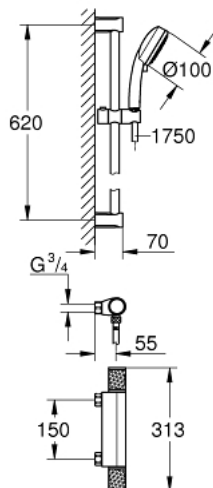

## 34 836 000 GROHTHERM 1000 PERFORMANCE THERMOSTATIC SHOWER MIXER 1/2" WITH SHOWER SET

### PRODUCT DESCRIPTION

- Colour: chrome
- consisting of:
  - Grotherm 1000 Performance thermostatic shower mixer 1/2" (34 828)
  - Tempesta Cosmopolitan 100 shower set, 2 sprays, 600 mm (27 578 002)
  - optional GROHE EcoJoy 5.7 l/min flow limiter included
- professional edition

## 34 836 000 GROHTHERM 1000 PERFORMANCE THERMOSTATIC SHOWER MIXER 1/2" WITH SHOWER SET

**SELECT SPARE PART:** , August 2020 – now

- 1: Shut-off handle (Spare part-nr. 49160000)
- 2: Ceramic headpart, 1/2" (Spare part-nr. 45346000)
- 2.1: O-ring  $\varnothing 18.2 \times \varnothing 1.7$  (Spare part-nr. 0392400M)
- 3: Fitting ring (Spare part-nr. 47743000)
- 4: Thermostatic compact cartridge 1/2" (Spare part-nr. 47439000)
- 5: Race (Spare part-nr. 47975000)
- 6: Non-return valve (Spare part-nr. 47189000)
- 6.1: Dirt strainer (Spare part-nr. 0726400M)
- 6.2: Non-return valve (Spare part-nr. 08565000)
- 6.3: O-ring  $\varnothing 17 \times \varnothing 2$  (Spare part-nr. 0305500M)
- 7: Outlet shower holder (Spare part-nr. 48095000)
- 8: Sliding piece (Spare part-nr. 12140000)
- 9: Dirt strainer (Spare part-nr. 0700200M)
- 10: Compensation disc (Spare part-nr. 48051000)\*
- 11: Special spanner (Spare part-nr. 19377000)\*
- 12: Socket spanner (Spare part-nr. 19332000)\*
- 13: GROHE TurboStat cartridge 1/2" (Spare part-nr. 47175000)\*