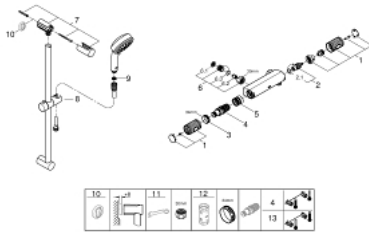

### PRODUCT DESCRIPTION

- Colour: chrome
- consisting of:
  - Grotherm 1000 Performance thermostatic shower mixer 1/2" (34 828)
  - Tempesta Cosmopolitan 100 shower set, 2 sprays, 600 mm (27 578 002)
  - optional GROHE EcoJoy 5.7 l/min flow limiter included
- professional edition

## 34 836 000 GROHTHERM 1000 PERFORMANCE THERMOSTATIC SHOWER MIXER 1/2" WITH SHOWER SET

**SELECT SPARE PART:** , August 2020 – now

- 1: Shut-off handle (Spare part-nr. 49160000)
- 2: Ceramic headpart, 1/2" (Spare part-nr. 45346000)
- 2.1: O-ring  $\varnothing 18.2 \times \varnothing 1.7$  (Spare part-nr. 0392400M)
- 3: Fitting ring (Spare part-nr. 47743000)
- 4: Thermostatic compact cartridge 1/2" (Spare part-nr. 47439000)
- 5: Race (Spare part-nr. 47975000)
- 6: Non-return valve (Spare part-nr. 47189000)
- 6.1: Dirt strainer (Spare part-nr. 0726400M)
- 6.2: Non-return valve (Spare part-nr. 08565000)
- 6.3: O-ring  $\varnothing 17 \times \varnothing 2$  (Spare part-nr. 0305500M)
- 7: Outlet shower holder (Spare part-nr. 48095000)
- 8: Sliding piece (Spare part-nr. 12140000)
- 9: Dirt strainer (Spare part-nr. 0700200M)
- 10: Compensation disc (Spare part-nr. 48051000)\*
- 11: Special spanner (Spare part-nr. 19377000)\*
- 12: Socket spanner (Spare part-nr. 19332000)\*
- 13: GROHE TurboStat cartridge 1/2" (Spare part-nr. 47175000)\*