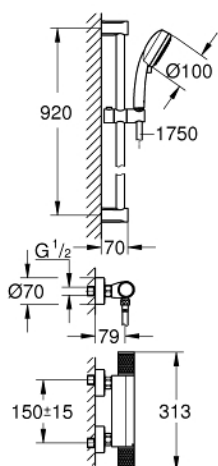

## 34 835 000 GROHTHERM 1000 PERFORMANCE THERMOSTATIC SHOWER MIXER 1/2" WITH SHOWER SET

### PRODUCT DESCRIPTION

- Colour: chrome
- consisting of:
  - Grotherm 1000 Performance thermostatic shower mixer 1/2" (34 827)
  - Tempesta Cosmopolitan 100 shower set, 2 sprays, 900 mm (27 788 002)
  - optional GROHE EcoJoy 5.7 l/min flow limiter included
- professional edition

### SELECT SPARE PART: , August 2020 – now

- 1: Shut-off handle (Spare part-nr. 49160000)
- 2: Ceramic headpart, 1/2" (Spare part-nr. 45346000)
- 2.1: O-ring  $\varnothing 18.2 \times \varnothing 1.7$  (Spare part-nr. 0392400M)
- 3: Fitting ring (Spare part-nr. 47743000)
- 4: Thermostatic compact cartridge 1/2" (Spare part-nr. 47439000)
- 5: Race (Spare part-nr. 47975000)
- 6: Non-return valve (Spare part-nr. 47189000)
- 6.1: Dirt strainer (Spare part-nr. 0726400M)
- 6.2: Non-return valve (Spare part-nr. 08565000)
- 6.3: O-ring  $\varnothing 17 \times \varnothing 2$  (Spare part-nr. 0305500M)
- 7: S-union (Spare part-nr. 12662000)
- 8: Non-return valve (Spare part-nr. 08565000)
- 9: Outlet shower holder (Spare part-nr. 48095000)
- 10: Sliding piece (Spare part-nr. 12140000)
- 11: Dirt strainer (Spare part-nr. 0700200M)
- 12: Compensation disc (Spare part-nr. 48051000)\*
- 13: Extension 3/4", 20 mm (Spare part-nr. 0713000M)\*
- 14: Special spanner (Spare part-nr. 19377000)\*
- 15: Socket spanner (Spare part-nr. 19332000)\*
- 16: GROHE TurboStat cartridge 1/2" (Spare part-nr. 47175000)\*