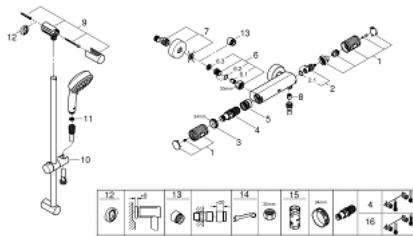

### PRODUCT DESCRIPTION

- Colour: chrome
- consisting of:
  - Grotherm 1000 Performance thermostatic shower mixer 1/2" (34 827)
  - Tempesta Cosmopolitan 100 shower set, 2 sprays, 900 mm (27 788 002)
  - optional GROHE EcoJoy 5.7 l/min flow limiter included
- professional edition

### SELECT SPARE PART: , August 2020 – now

- 1: Shut-off handle (Spare part-nr. 49160000)
- 2: Ceramic headpart, 1/2" (Spare part-nr. 45346000)
- 2.1: O-ring  $\varnothing 18.2 \times \varnothing 1.7$  (Spare part-nr. 0392400M)
- 3: Fitting ring (Spare part-nr. 47743000)
- 4: Thermostatic compact cartridge 1/2" (Spare part-nr. 47439000)
- 5: Race (Spare part-nr. 47975000)
- 6: Non-return valve (Spare part-nr. 47189000)
- 6.1: Dirt strainer (Spare part-nr. 0726400M)
- 6.2: Non-return valve (Spare part-nr. 08565000)
- 6.3: O-ring  $\varnothing 17 \times \varnothing 2$  (Spare part-nr. 0305500M)
- 7: S-union (Spare part-nr. 12662000)
- 8: Non-return valve (Spare part-nr. 08565000)
- 9: Outlet shower holder (Spare part-nr. 48095000)
- 10: Sliding piece (Spare part-nr. 12140000)
- 11: Dirt strainer (Spare part-nr. 0700200M)
- 12: Compensation disc (Spare part-nr. 48051000)\*
- 13: Extension 3/4", 20 mm (Spare part-nr. 0713000M)\*
- 14: Special spanner (Spare part-nr. 19377000)\*
- 15: Socket spanner (Spare part-nr. 19332000)\*
- 16: GROHE TurboStat cartridge 1/2" (Spare part-nr. 47175000)\*