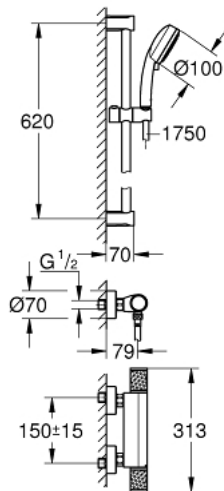

## 34 834 000 GROHTHERM 1000 PERFORMANCE THERMOSTATIC SHOWER MIXER 1/2" WITH SHOWER SET

### PRODUCT DESCRIPTION

- Colour: chrome
- consisting of:
  - Grotherm 1000 Performance thermostatic shower mixer 1/2" (34 827)
  - Tempesta Cosmopolitan 100 shower set, 2 sprays, 600 mm (27 578 002)
  - optional GROHE EcoJoy 5.7 l/min flow limiter included
- professional edition

## 34 834 000 GROHTHERM 1000 PERFORMANCE THERMOSTATIC SHOWER MIXER 1/2" WITH SHOWER SET

**SELECT SPARE PART:** , August 2020 – now

- 1: Shut-off handle (Spare part-nr. 49160000)
- 2: Ceramic headpart, 1/2" (Spare part-nr. 45346000)
- 2.1: O-ring  $\varnothing 18.2 \times \varnothing 1.7$  (Spare part-nr. 0392400M)
- 3: Fitting ring (Spare part-nr. 47743000)
- 4: Thermostatic compact cartridge 1/2" (Spare part-nr. 47439000)
- 5: Race (Spare part-nr. 47975000)
- 6: Non-return valve (Spare part-nr. 47189000)
- 6.1: Dirt strainer (Spare part-nr. 0726400M)
- 6.2: Non-return valve (Spare part-nr. 08565000)
- 6.3: O-ring  $\varnothing 17 \times \varnothing 2$  (Spare part-nr. 0305500M)
- 7: S-union (Spare part-nr. 12662000)
- 8: Non-return valve (Spare part-nr. 08565000)
- 9: Outlet shower holder (Spare part-nr. 48095000)
- 10: Sliding piece (Spare part-nr. 12140000)
- 11: Dirt strainer (Spare part-nr. 0700200M)
- 12: Compensation disc (Spare part-nr. 48051000)\*
- 13: Extension 3/4", 20 mm (Spare part-nr. 0713000M)\*
- 14: Special spanner (Spare part-nr. 19377000)\*
- 15: Socket spanner (Spare part-nr. 19332000)\*
- 16: GROHE TurboStat cartridge 1/2" (Spare part-nr. 47175000)\*