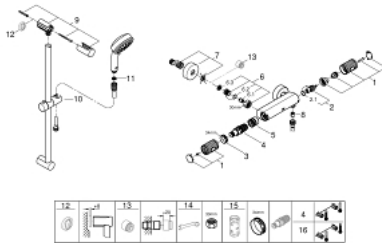

### PRODUCT DESCRIPTION

- Colour: chrome
- consisting of:
  - Grotherm 1000 Performance thermostatic shower mixer 1/2" (34 827)
  - Tempesta Cosmopolitan 100 shower set, 2 sprays, 600 mm (27 578 002)
  - optional GROHE EcoJoy 5.7 l/min flow limiter included
- professional edition

## 34 834 000 GROHTHERM 1000 PERFORMANCE THERMOSTATIC SHOWER MIXER 1/2" WITH SHOWER SET

**SELECT SPARE PART:** , August 2020 – now

- 1: Shut-off handle (Spare part-nr. 49160000)
- 2: Ceramic headpart, 1/2" (Spare part-nr. 45346000)
- 2.1: O-ring  $\varnothing 18.2 \times \varnothing 1.7$  (Spare part-nr. 0392400M)
- 3: Fitting ring (Spare part-nr. 47743000)
- 4: Thermostatic compact cartridge 1/2" (Spare part-nr. 47439000)
- 5: Race (Spare part-nr. 47975000)
- 6: Non-return valve (Spare part-nr. 47189000)
- 6.1: Dirt strainer (Spare part-nr. 0726400M)
- 6.2: Non-return valve (Spare part-nr. 08565000)
- 6.3: O-ring  $\varnothing 17 \times \varnothing 2$  (Spare part-nr. 0305500M)
- 7: S-union (Spare part-nr. 12662000)
- 8: Non-return valve (Spare part-nr. 08565000)
- 9: Outlet shower holder (Spare part-nr. 48095000)
- 10: Sliding piece (Spare part-nr. 12140000)
- 11: Dirt strainer (Spare part-nr. 0700200M)
- 12: Compensation disc (Spare part-nr. 48051000)\*
- 13: Extension 3/4", 20 mm (Spare part-nr. 0713000M)\*
- 14: Special spanner (Spare part-nr. 19377000)\*
- 15: Socket spanner (Spare part-nr. 19332000)\*
- 16: GROHE TurboStat cartridge 1/2" (Spare part-nr. 47175000)\*