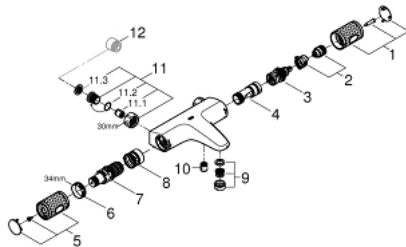

34 831 000 GROHTHERM 1000 PERFORMANCE THERMOSTAT BATH/SHOWER MIXER

PRODUCT DESCRIPTION

- Colour: chrome
- wall mounted
- GROHE CoolTouch safety housing
- GROHE LongLife finish
- GROHE SafeStop - safety button at 38°C
- GROHE SafeStop Plus - optional temperature limiter at 43°C included
- GROHE TurboStat - compact cartridge with wax thermoelement
- GROHE ProGrip - with knurl structure
- integrated mixed water shut off
- GROHE AquaDimmer with multiple function:
 - - integrated GROHE EcoButton (economy button with economy stop for shower)
- #NAME?
- diverter: bath/shower
- shower bottom outlet 1/2"
- built-in non return valves
- mousseur
- dirt strainers
- protected against backflow
- without connection unions
- professional edition

34 831 000 GROHTHERM 1000 PERFORMANCE THERMOSTAT BATH/SHOWER MIXER

SELECT SPARE PART: , August 2020 – now

- 1: Shut-off handle (Spare part-nr. 49162000)
- 2: Temperature limiter (Spare part-nr. 47977000)
- 3: Aquadimmer (Spare part-nr. 12433000)
- 3.1: Seat washer (Spare part-nr. 0305600M)
- 4: Water flow (Spare part-nr. 47751000)
- 5: Shut-off handle (Spare part-nr. 49160000)
- 6: Fitting ring (Spare part-nr. 47743000)
- 7: Thermostatic compact cartridge 1/2" (Spare part-nr. 47439000)
- 8: Race (Spare part-nr. 47975000)
- 9: Mousseur (Spare part-nr. 13952000)
- 10: Non-return valve (Spare part-nr. 08565000)
- 11: Non-return valve (Spare part-nr. 47189000)
- 11.1: Dirt strainer (Spare part-nr. 0726400M)
- 11.2: Non-return valve (Spare part-nr. 08565000)
- 11.3: O-ring $\varnothing 17 \times \varnothing 2$ (Spare part-nr. 0305500M)
- 12: Extension 3/4", 20 mm (Spare part-nr. 0713000M)*
- 13: Special spanner (Spare part-nr. 19377000)*
- 14: Socket spanner (Spare part-nr. 19332000)*
- 15: GROHE TurboStat cartridge 1/2" (Spare part-nr. 47175000)*