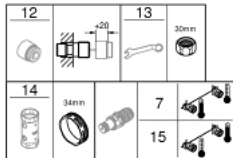

34 831 000 GROHTHERM 1000 PERFORMANCE THERMOSTAT BATH/SHOWER MIXER

PRODUCT DESCRIPTION

- Colour: chrome
- wall mounted
- GROHE CoolTouch safety housing
- GROHE LongLife finish
- GROHE SafeStop - safety button at 38°C
- GROHE SafeStop Plus - optional temperature limiter at 43°C included
- GROHE TurboStat - compact cartridge with wax thermoelement
- GROHE ProGrip - with knurl structure
- integrated mixed water shut off
- GROHE AquaDimmer with multiple function:
 - - integrated GROHE EcoButton (economy button with economy stop for shower)
- #NAME?
- diverter: bath/shower
- shower bottom outlet 1/2"
- built-in non return valves
- mousseur
- dirt strainers
- protected against backflow
- without connection unions
- professional edition

34 831 000 GROHTHERM 1000 PERFORMANCE THERMOSTAT BATH/SHOWER MIXER

SELECT SPARE PART: , August 2020 – now

- 1: Shut-off handle (Spare part-nr. 49162000)
- 2: Temperature limiter (Spare part-nr. 47977000)
- 3: Aquadimmer (Spare part-nr. 12433000)
- 3.1: Seat washer (Spare part-nr. 0305600M)
- 4: Water flow (Spare part-nr. 47751000)
- 5: Shut-off handle (Spare part-nr. 49160000)
- 6: Fitting ring (Spare part-nr. 47743000)
- 7: Thermostatic compact cartridge 1/2" (Spare part-nr. 47439000)
- 8: Race (Spare part-nr. 47975000)
- 9: Mousseur (Spare part-nr. 13952000)
- 10: Non-return valve (Spare part-nr. 08565000)
- 11: Non-return valve (Spare part-nr. 47189000)
- 11.1: Dirt strainer (Spare part-nr. 0726400M)
- 11.2: Non-return valve (Spare part-nr. 08565000)
- 11.3: O-ring $\varnothing 17 \times \varnothing 2$ (Spare part-nr. 0305500M)
- 12: Extension 3/4", 20 mm (Spare part-nr. 0713000M)*
- 13: Special spanner (Spare part-nr. 19377000)*
- 14: Socket spanner (Spare part-nr. 19332000)*
- 15: GROHE TurboStat cartridge 1/2" (Spare part-nr. 47175000)*