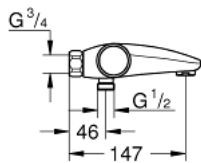

34 831 000 GROHTHERM 1000 PERFORMANCE THERMOSTAT BATH/SHOWER MIXER

PRODUCT DESCRIPTION

- Colour: chrome
- wall mounted
- GROHE CoolTouch safety housing
- GROHE LongLife finish
- GROHE SafeStop - safety button at 38°C
- GROHE SafeStop Plus - optional temperature limiter at 43°C included
- GROHE TurboStat - compact cartridge with wax thermoelement
- GROHE ProGrip - with knurl structure
- integrated mixed water shut off
- GROHE AquaDimmer with multiple function:
 - - integrated GROHE EcoButton (economy button with economy stop for shower)
- #NAME?
- diverter: bath/shower
- shower bottom outlet 1/2"
- built-in non return valves
- mousseur
- dirt strainers
- protected against backflow
- without connection unions
- professional edition

34 831 000 GROHTHERM 1000 PERFORMANCE THERMOSTAT BATH/SHOWER MIXER

SELECT SPARE PART: , August 2020 – now

- 1: Shut-off handle (Spare part-nr. 49162000)
- 2: Temperature limiter (Spare part-nr. 47977000)
- 3: Aquadimmer (Spare part-nr. 12433000)
- 3.1: Seat washer (Spare part-nr. 0305600M)
- 4: Water flow (Spare part-nr. 47751000)
- 5: Shut-off handle (Spare part-nr. 49160000)
- 6: Fitting ring (Spare part-nr. 47743000)
- 7: Thermostatic compact cartridge 1/2" (Spare part-nr. 47439000)
- 8: Race (Spare part-nr. 47975000)
- 9: Mousseur (Spare part-nr. 13952000)
- 10: Non-return valve (Spare part-nr. 08565000)
- 11: Non-return valve (Spare part-nr. 47189000)
- 11.1: Dirt strainer (Spare part-nr. 0726400M)
- 11.2: Non-return valve (Spare part-nr. 08565000)
- 11.3: O-ring $\varnothing 17 \times \varnothing 2$ (Spare part-nr. 0305500M)
- 12: Extension 3/4", 20 mm (Spare part-nr. 0713000M)*
- 13: Special spanner (Spare part-nr. 19377000)*
- 14: Socket spanner (Spare part-nr. 19332000)*
- 15: GROHE TurboStat cartridge 1/2" (Spare part-nr. 47175000)*