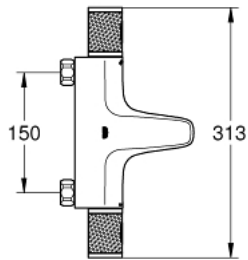

34 831 000 GROHTHERM 1000 PERFORMANCE THERMOSTAT BATH/SHOWER MIXER

PRODUCT DESCRIPTION

- Colour: chrome
- wall mounted
- GROHE CoolTouch safety housing
- GROHE LongLife finish
- GROHE SafeStop - safety button at 38°C
- GROHE SafeStop Plus - optional temperature limiter at 43°C included
- GROHE TurboStat - compact cartridge with wax thermoelement
- GROHE ProGrip - with knurl structure
- integrated mixed water shut off
- GROHE AquaDimmer with multiple function:
 - - integrated GROHE EcoButton (economy button with economy stop for shower)
- #NAME?
- diverter: bath/shower
- shower bottom outlet 1/2"
- built-in non return valves
- mousseur
- dirt strainers
- protected against backflow
- without connection unions
- professional edition

34 831 000 GROHTHERM 1000 PERFORMANCE THERMOSTAT BATH/SHOWER MIXER

SELECT SPARE PART: , August 2020 – now

- 1: Shut-off handle (Spare part-nr. 49162000)
- 2: Temperature limiter (Spare part-nr. 47977000)
- 3: Aquadimmer (Spare part-nr. 12433000)
- 3.1: Seat washer (Spare part-nr. 0305600M)
- 4: Water flow (Spare part-nr. 47751000)
- 5: Shut-off handle (Spare part-nr. 49160000)
- 6: Fitting ring (Spare part-nr. 47743000)
- 7: Thermostatic compact cartridge 1/2" (Spare part-nr. 47439000)
- 8: Race (Spare part-nr. 47975000)
- 9: Mousseur (Spare part-nr. 13952000)
- 10: Non-return valve (Spare part-nr. 08565000)
- 11: Non-return valve (Spare part-nr. 47189000)
- 11.1: Dirt strainer (Spare part-nr. 0726400M)
- 11.2: Non-return valve (Spare part-nr. 08565000)
- 11.3: O-ring $\varnothing 17 \times \varnothing 2$ (Spare part-nr. 0305500M)
- 12: Extension 3/4", 20 mm (Spare part-nr. 0713000M)*
- 13: Special spanner (Spare part-nr. 19377000)*
- 14: Socket spanner (Spare part-nr. 19332000)*
- 15: GROHE TurboStat cartridge 1/2" (Spare part-nr. 47175000)*