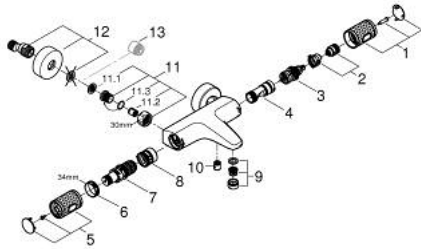

### PRODUCT DESCRIPTION

- Colour: chrome
- wall mounted
- GROHE CoolTouch safety housing
- GROHE LongLife finish
- GROHE SafeStop - safety button at 38°C
- GROHE SafeStop Plus - optional temperature limiter at 43°C included
- GROHE TurboStat - compact cartridge with wax thermostatic element
- GROHE ProGrip - with knurl structure
- integrated mixed water shut off
- GROHE AquaDimmer with multiple function:
  - - integrated GROHE EcoButton (economy button with economy stop for shower)
- #NAME?
- diverter: bath/shower
- shower bottom outlet 1/2"
- mousseur
- built-in non return valves
- dirt strainers
- protected against backflow
- S-unions
- metal escutcheon
- professional edition

### SELECT SPARE PART: , August 2020 – now

- 1: Shut-off handle (Spare part-nr. 49162000)
- 2: Temperature limiter (Spare part-nr. 47977000)
- 3: Aquadimmer (Spare part-nr. 12433000)
- 4: Water flow (Spare part-nr. 47751000)
- 5: Shut-off handle (Spare part-nr. 49160000)
- 6: Fitting ring (Spare part-nr. 47743000)
- 7: Thermostatic compact cartridge 1/2" (Spare part-nr. 47439000)
- 8: Race (Spare part-nr. 47975000)
- 9: Mousseur (Spare part-nr. 13952000)
- 10: Non-return valve (Spare part-nr. 08565000)
- 11: Non-return valve (Spare part-nr. 47189000)
- 11.1: Dirt strainer (Spare part-nr. 0726400M)
- 11.2: Non-return valve (Spare part-nr. 08565000)
- 11.3: O-ring  $\varnothing 17 \times \varnothing 2$  (Spare part-nr. 0305500M)
- 12: S-union (Spare part-nr. 12662000)
- 13: Extension 3/4", 20 mm (Spare part-nr. 0713000M)\*
- 14: Special spanner (Spare part-nr. 19377000)\*
- 15: Socket spanner (Spare part-nr. 19332000)\*
- 16: GROHE TurboStat cartridge 1/2" (Spare part-nr. 47175000)\*