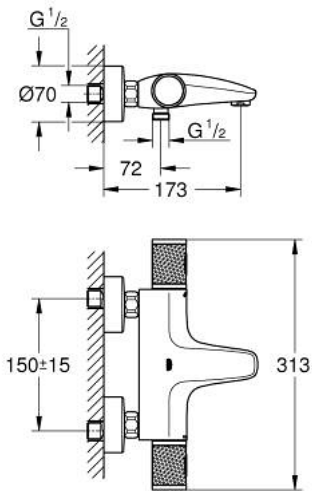

### PRODUCT DESCRIPTION

- Colour: chrome
- wall mounted
- GROHE CoolTouch safety housing
- GROHE LongLife finish
- GROHE SafeStop - safety button at 38°C
- GROHE SafeStop Plus - optional temperature limiter at 43°C included
- GROHE TurboStat - compact cartridge with wax thermostatic element
- GROHE ProGrip - with knurl structure
- integrated mixed water shut off
- GROHE AquaDimmer with multiple function:
  - - integrated GROHE EcoButton (economy button with economy stop for shower)
- #NAME?
- diverter: bath/shower
- shower bottom outlet 1/2"
- mousseur
- built-in non return valves
- dirt strainers
- protected against backflow
- S-unions
- metal escutcheon
- professional edition

### SELECT SPARE PART: , August 2020 – now

- 1: Shut-off handle (Spare part-nr. 49162000)
- 2: Temperature limiter (Spare part-nr. 47977000)
- 3: Aquadimmer (Spare part-nr. 12433000)
- 4: Water flow (Spare part-nr. 47751000)
- 5: Shut-off handle (Spare part-nr. 49160000)
- 6: Fitting ring (Spare part-nr. 47743000)
- 7: Thermostatic compact cartridge 1/2" (Spare part-nr. 47439000)
- 8: Race (Spare part-nr. 47975000)
- 9: Mousseur (Spare part-nr. 13952000)
- 10: Non-return valve (Spare part-nr. 08565000)
- 11: Non-return valve (Spare part-nr. 47189000)
- 11.1: Dirt strainer (Spare part-nr. 0726400M)
- 11.2: Non-return valve (Spare part-nr. 08565000)
- 11.3: O-ring  $\varnothing 17 \times \varnothing 2$  (Spare part-nr. 0305500M)
- 12: S-union (Spare part-nr. 12662000)
- 13: Extension 3/4", 20 mm (Spare part-nr. 0713000M)\*
- 14: Special spanner (Spare part-nr. 19377000)\*
- 15: Socket spanner (Spare part-nr. 19332000)\*
- 16: GROHE TurboStat cartridge 1/2" (Spare part-nr. 47175000)\*