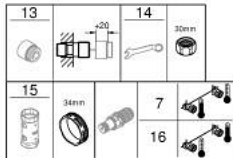

### PRODUCT DESCRIPTION

- Colour: chrome
- wall mounted
- GROHE CoolTouch safety housing
- GROHE LongLife finish
- GROHE SafeStop - safety button at 38°C
- GROHE SafeStop Plus - optional temperature limiter at 43°C included
- GROHE TurboStat - compact cartridge with wax thermostatic element
- GROHE ProGrip - with knurl structure
- integrated mixed water shut off
- GROHE AquaDimmer with multiple function:
  - - integrated GROHE EcoButton (economy button with economy stop for shower)
- #NAME?
- diverter: bath/shower
- shower bottom outlet 1/2"
- mousseur
- built-in non return valves
- dirt strainers
- protected against backflow
- S-unions
- metal escutcheon
- professional edition

### SELECT SPARE PART: , August 2020 – now

- 1: Shut-off handle (Spare part-nr. 49162000)
- 2: Temperature limiter (Spare part-nr. 47977000)
- 3: Aquadimmer (Spare part-nr. 12433000)
- 4: Water flow (Spare part-nr. 47751000)
- 5: Shut-off handle (Spare part-nr. 49160000)
- 6: Fitting ring (Spare part-nr. 47743000)
- 7: Thermostatic compact cartridge 1/2" (Spare part-nr. 47439000)
- 8: Race (Spare part-nr. 47975000)
- 9: Mousseur (Spare part-nr. 13952000)
- 10: Non-return valve (Spare part-nr. 08565000)
- 11: Non-return valve (Spare part-nr. 47189000)
- 11.1: Dirt strainer (Spare part-nr. 0726400M)
- 11.2: Non-return valve (Spare part-nr. 08565000)
- 11.3: O-ring  $\varnothing 17 \times \varnothing 2$  (Spare part-nr. 0305500M)
- 12: S-union (Spare part-nr. 12662000)
- 13: Extension 3/4", 20 mm (Spare part-nr. 0713000M)\*
- 14: Special spanner (Spare part-nr. 19377000)\*
- 15: Socket spanner (Spare part-nr. 19332000)\*
- 16: GROHE TurboStat cartridge 1/2" (Spare part-nr. 47175000)\*