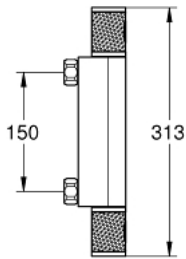

### PRODUCT DESCRIPTION

- Colour: chrome
- wall mounted
- GROHE CoolTouch safety housing
- GROHE LongLife finish
- GROHE SafeStop - safety button at 38°C
- GROHE SafeStop Plus - optional temperature limiter at 43°C included
- GROHE TurboStat - compact cartridge with wax thermoelement
- GROHE ProGrip - with knurl structure
- integrated mixed water shut off
- volume handle with GROHE EcoButton (economy button with individually adjustable economy stop)
- ceramic headpart 1/2", 180°
- shower bottom outlet 1/2"
- built-in non return valves
- dirt strainers
- protected against backflow
- without connection unions
- professional edition

## 34 828 000 GROHTHERM 1000 PERFORMANCE THERMOSTAT SHOWER MIXER

**SELECT SPARE PART:** , August 2020 – now

- 1: Shut-off handle (Spare part-nr. 49160000)
  - 2: Ceramic headpart, 1/2" (Spare part-nr. 45346000)
  - 2.1: O-ring  $\varnothing 18.2 \times \varnothing 1.7$  (Spare part-nr. 0392400M)
  - 3: Fitting ring (Spare part-nr. 47743000)
  - 4: Thermostatic compact cartridge 1/2" (Spare part-nr. 47439000)
  - 5: Race (Spare part-nr. 47975000)
  - 6: Non-return valve (Spare part-nr. 47189000)
  - 6.1: Dirt strainer (Spare part-nr. 0726400M)
  - 6.2: Non-return valve (Spare part-nr. 08565000)
  - 6.3: O-ring  $\varnothing 17 \times \varnothing 2$  (Spare part-nr. 0305500M)
  - 7: Extension 3/4", 20 mm (Spare part-nr. 0713000M)\*
  - 8: Special spanner (Spare part-nr. 19377000)\*
  - 9: Socket spanner (Spare part-nr. 19332000)\*
  - 10: GROHE TurboStat cartridge 1/2" (Spare part-nr. 47175000)\*
- \* Optional accessories