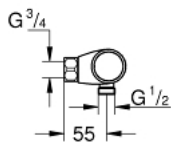

### PRODUCT DESCRIPTION

- Colour: chrome
- wall mounted
- GROHE CoolTouch safety housing
- GROHE LongLife finish
- GROHE SafeStop - safety button at 38°C
- GROHE SafeStop Plus - optional temperature limiter at 43°C included
- GROHE TurboStat - compact cartridge with wax thermoelement
- GROHE ProGrip - with knurl structure
- integrated mixed water shut off
- volume handle with GROHE EcoButton (economy button with individually adjustable economy stop)
- ceramic headpart 1/2", 180°
- shower bottom outlet 1/2"
- built-in non return valves
- dirt strainers
- protected against backflow
- without connection unions
- professional edition

## 34 828 000 GROHTHERM 1000 PERFORMANCE THERMOSTAT SHOWER MIXER

**SELECT SPARE PART:** , August 2020 – now

- 1: Shut-off handle (Spare part-nr. 49160000)
  - 2: Ceramic headpart, 1/2" (Spare part-nr. 45346000)
  - 2.1: O-ring  $\varnothing 18.2 \times \varnothing 1.7$  (Spare part-nr. 0392400M)
  - 3: Fitting ring (Spare part-nr. 47743000)
  - 4: Thermostatic compact cartridge 1/2" (Spare part-nr. 47439000)
  - 5: Race (Spare part-nr. 47975000)
  - 6: Non-return valve (Spare part-nr. 47189000)
  - 6.1: Dirt strainer (Spare part-nr. 0726400M)
  - 6.2: Non-return valve (Spare part-nr. 08565000)
  - 6.3: O-ring  $\varnothing 17 \times \varnothing 2$  (Spare part-nr. 0305500M)
  - 7: Extension 3/4", 20 mm (Spare part-nr. 0713000M)\*
  - 8: Special spanner (Spare part-nr. 19377000)\*
  - 9: Socket spanner (Spare part-nr. 19332000)\*
  - 10: GROHE TurboStat cartridge 1/2" (Spare part-nr. 47175000)\*
- \* Optional accessories