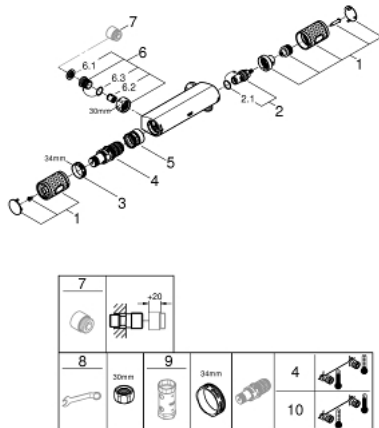

### PRODUCT DESCRIPTION

- Colour: chrome
- wall mounted
- GROHE CoolTouch safety housing
- GROHE LongLife finish
- GROHE SafeStop - safety button at 38°C
- GROHE SafeStop Plus - optional temperature limiter at 43°C included
- GROHE TurboStat - compact cartridge with wax thermoelement
- GROHE ProGrip - with knurl structure
- integrated mixed water shut off
- volume handle with GROHE EcoButton (economy button with individually adjustable economy stop)
- ceramic headpart 1/2", 180°
- shower bottom outlet 1/2"
- built-in non return valves
- dirt strainers
- protected against backflow
- without connection unions
- professional edition

## 34 828 000 GROHTHERM 1000 PERFORMANCE THERMOSTAT SHOWER MIXER

**SELECT SPARE PART:** , August 2020 – now

- 1: Shut-off handle (Spare part-nr. 49160000)
  - 2: Ceramic headpart, 1/2" (Spare part-nr. 45346000)
  - 2.1: O-ring  $\varnothing 18.2 \times \varnothing 1.7$  (Spare part-nr. 0392400M)
  - 3: Fitting ring (Spare part-nr. 47743000)
  - 4: Thermostatic compact cartridge 1/2" (Spare part-nr. 47439000)
  - 5: Race (Spare part-nr. 47975000)
  - 6: Non-return valve (Spare part-nr. 47189000)
  - 6.1: Dirt strainer (Spare part-nr. 0726400M)
  - 6.2: Non-return valve (Spare part-nr. 08565000)
  - 6.3: O-ring  $\varnothing 17 \times \varnothing 2$  (Spare part-nr. 0305500M)
  - 7: Extension 3/4", 20 mm (Spare part-nr. 0713000M)\*
  - 8: Special spanner (Spare part-nr. 19377000)\*
  - 9: Socket spanner (Spare part-nr. 19332000)\*
  - 10: GROHE TurboStat cartridge 1/2" (Spare part-nr. 47175000)\*
- \* Optional accessories