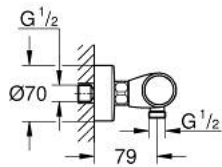

34 827 000 GROHTHERM 1000 PERFORMANCE THERMOSTAT SHOWER MIXER

PRODUCT DESCRIPTION

- Colour: chrome
- wall mounted
- GROHE CoolTouch safety housing
- GROHE LongLife finish
- GROHE SafeStop - safety button at 38°C
- GROHE SafeStop Plus - optional temperature limiter at 43°C included
- GROHE TurboStat - compact cartridge with wax thermoelement
- GROHE ProGrip - with knurl structure
- integrated mixed water shut off
- volume handle with GROHE EcoButton (economy button with individually adjustable economy stop)
- ceramic headpart 1/2", 180°
- shower bottom outlet 1/2"
- built-in non return valves
- dirt strainers
- protected against backflow
- S-unions
- metal escutcheon
- professional edition

34 827 000 GROHTHERM 1000 PERFORMANCE THERMOSTAT SHOWER MIXER

SELECT SPARE PART: , August 2020 – now

- 1: Shut-off handle (Spare part-nr. 49160000)
- 2: Ceramic headpart, 1/2" (Spare part-nr. 45346000)
- 2.1: O-ring $\varnothing 18.2 \times \varnothing 1.7$ (Spare part-nr. 0392400M)
- 3: Fitting ring (Spare part-nr. 47743000)
- 4: Thermostatic compact cartridge 1/2" (Spare part-nr. 47439000)
- 5: Race (Spare part-nr. 47975000)
- 6: Non-return valve (Spare part-nr. 08565000)
- 7: Non-return valve (Spare part-nr. 47189000)
- 7.1: Dirt strainer (Spare part-nr. 0726400M)
- 7.2: Non-return valve (Spare part-nr. 08565000)
- 7.3: O-ring $\varnothing 17 \times \varnothing 2$ (Spare part-nr. 0305500M)
- 8: S-union (Spare part-nr. 12662000)
- 9: Extension 3/4", 20 mm (Spare part-nr. 0713000M)*
- 10: Special spanner (Spare part-nr. 19377000)*
- 11: Socket spanner (Spare part-nr. 19332000)*
- 12: GROHE TurboStat cartridge 1/2" (Spare part-nr. 47175000)*