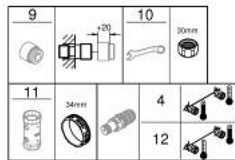

34 827 000 GROHTHERM 1000 PERFORMANCE THERMOSTAT SHOWER MIXER

PRODUCT DESCRIPTION

- Colour: chrome
- wall mounted
- GROHE CoolTouch safety housing
- GROHE LongLife finish
- GROHE SafeStop - safety button at 38°C
- GROHE SafeStop Plus - optional temperature limiter at 43°C included
- GROHE TurboStat - compact cartridge with wax thermoelement
- GROHE ProGrip - with knurl structure
- integrated mixed water shut off
- volume handle with GROHE EcoButton (economy button with individually adjustable economy stop)
- ceramic headpart 1/2", 180°
- shower bottom outlet 1/2"
- built-in non return valves
- dirt strainers
- protected against backflow
- S-unions
- metal escutcheon
- professional edition

34 827 000 GROHTHERM 1000 PERFORMANCE THERMOSTAT SHOWER MIXER

SELECT SPARE PART: , August 2020 – now

- 1: Shut-off handle (Spare part-nr. 49160000)
- 2: Ceramic headpart, 1/2" (Spare part-nr. 45346000)
- 2.1: O-ring $\varnothing 18.2 \times \varnothing 1.7$ (Spare part-nr. 0392400M)
- 3: Fitting ring (Spare part-nr. 47743000)
- 4: Thermostatic compact cartridge 1/2" (Spare part-nr. 47439000)
- 5: Race (Spare part-nr. 47975000)
- 6: Non-return valve (Spare part-nr. 08565000)
- 7: Non-return valve (Spare part-nr. 47189000)
- 7.1: Dirt strainer (Spare part-nr. 0726400M)
- 7.2: Non-return valve (Spare part-nr. 08565000)
- 7.3: O-ring $\varnothing 17 \times \varnothing 2$ (Spare part-nr. 0305500M)
- 8: S-union (Spare part-nr. 12662000)
- 9: Extension 3/4", 20 mm (Spare part-nr. 0713000M)*
- 10: Special spanner (Spare part-nr. 19377000)*
- 11: Socket spanner (Spare part-nr. 19332000)*
- 12: GROHE TurboStat cartridge 1/2" (Spare part-nr. 47175000)*