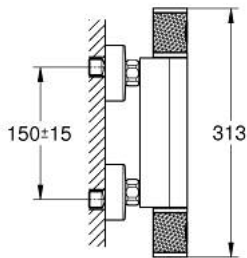

34 827 000 GROHTHERM 1000 PERFORMANCE THERMOSTAT SHOWER MIXER

PRODUCT DESCRIPTION

- Colour: chrome
- wall mounted
- GROHE CoolTouch safety housing
- GROHE LongLife finish
- GROHE SafeStop - safety button at 38°C
- GROHE SafeStop Plus - optional temperature limiter at 43°C included
- GROHE TurboStat - compact cartridge with wax thermoelement
- GROHE ProGrip - with knurl structure
- integrated mixed water shut off
- volume handle with GROHE EcoButton (economy button with individually adjustable economy stop)
- ceramic headpart 1/2", 180°
- shower bottom outlet 1/2"
- built-in non return valves
- dirt strainers
- protected against backflow
- S-unions
- metal escutcheon
- professional edition

34 827 000 GROHTHERM 1000 PERFORMANCE THERMOSTAT SHOWER MIXER

SELECT SPARE PART: , August 2020 – now

- 1: Shut-off handle (Spare part-nr. 49160000)
- 2: Ceramic headpart, 1/2" (Spare part-nr. 45346000)
- 2.1: O-ring $\varnothing 18.2 \times \varnothing 1.7$ (Spare part-nr. 0392400M)
- 3: Fitting ring (Spare part-nr. 47743000)
- 4: Thermostatic compact cartridge 1/2" (Spare part-nr. 47439000)
- 5: Race (Spare part-nr. 47975000)
- 6: Non-return valve (Spare part-nr. 08565000)
- 7: Non-return valve (Spare part-nr. 47189000)
- 7.1: Dirt strainer (Spare part-nr. 0726400M)
- 7.2: Non-return valve (Spare part-nr. 08565000)
- 7.3: O-ring $\varnothing 17 \times \varnothing 2$ (Spare part-nr. 0305500M)
- 8: S-union (Spare part-nr. 12662000)
- 9: Extension 3/4", 20 mm (Spare part-nr. 0713000M)*
- 10: Special spanner (Spare part-nr. 19377000)*
- 11: Socket spanner (Spare part-nr. 19332000)*
- 12: GROHE TurboStat cartridge 1/2" (Spare part-nr. 47175000)*