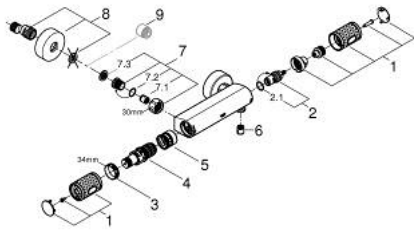

34 827 000 GROHTHERM 1000 PERFORMANCE THERMOSTAT SHOWER MIXER

PRODUCT DESCRIPTION

- Colour: chrome
- wall mounted
- GROHE CoolTouch safety housing
- GROHE LongLife finish
- GROHE SafeStop - safety button at 38°C
- GROHE SafeStop Plus - optional temperature limiter at 43°C included
- GROHE TurboStat - compact cartridge with wax thermoelement
- GROHE ProGrip - with knurl structure
- integrated mixed water shut off
- volume handle with GROHE EcoButton (economy button with individually adjustable economy stop)
- ceramic headpart 1/2", 180°
- shower bottom outlet 1/2"
- built-in non return valves
- dirt strainers
- protected against backflow
- S-unions
- metal escutcheon
- professional edition

34 827 000 GROHTHERM 1000 PERFORMANCE THERMOSTAT SHOWER MIXER

SELECT SPARE PART: , August 2020 – now

- 1: Shut-off handle (Spare part-nr. 49160000)
- 2: Ceramic headpart, 1/2" (Spare part-nr. 45346000)
- 2.1: O-ring $\varnothing 18.2 \times \varnothing 1.7$ (Spare part-nr. 0392400M)
- 3: Fitting ring (Spare part-nr. 47743000)
- 4: Thermostatic compact cartridge 1/2" (Spare part-nr. 47439000)
- 5: Race (Spare part-nr. 47975000)
- 6: Non-return valve (Spare part-nr. 08565000)
- 7: Non-return valve (Spare part-nr. 47189000)
- 7.1: Dirt strainer (Spare part-nr. 0726400M)
- 7.2: Non-return valve (Spare part-nr. 08565000)
- 7.3: O-ring $\varnothing 17 \times \varnothing 2$ (Spare part-nr. 0305500M)
- 8: S-union (Spare part-nr. 12662000)
- 9: Extension 3/4", 20 mm (Spare part-nr. 0713000M)*
- 10: Special spanner (Spare part-nr. 19377000)*
- 11: Socket spanner (Spare part-nr. 19332000)*
- 12: GROHE TurboStat cartridge 1/2" (Spare part-nr. 47175000)*