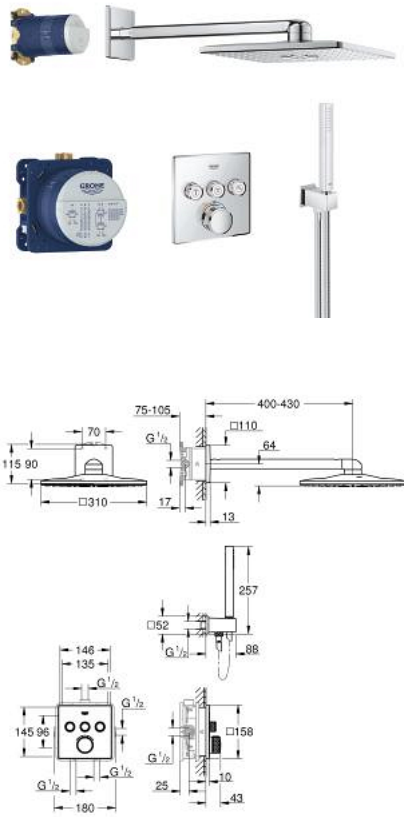

## 34 804 000 GROHTHERM SMARTCONTROL PERFECT SHOWER SET WITH RAINSHOWER SMARTACTIVE 310 CUBE

### PRODUCT DESCRIPTION

- Colour: chrome
- consisting of:
  - concealed thermostat with 3 valves (29 126)
  - Grotherm SmartControl set for final installation
  - GROHE Rapido SmartBox universal rough-in box, 1/2" (35 604)
  - Rainshower SmartActive 310 Cube head shower set (26 479) including head shower with 2 sprays, horizontal shower arm 400 mm and head shower rough-in (26 483)
  - hand shower Euphoria Cube Stick (27 698 000)
  - Euphoria Cube wall union with integrated shower holder (26 370)
  - Rotaflex Metal Long-Life TwistStop shower hose 1500 mm (28 417)
- professional edition