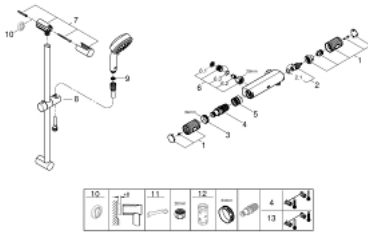

34 785 000 GROHTHERM 1000 PERFORMANCE THERMOSTATIC SHOWER MIXER 1/2" WITH SHOWER SET

PRODUCT DESCRIPTION

- Colour: chrome
- consisting of:
 - Grotherm 1000 Performance thermostatic shower mixer 1/2" (34 777 000)
 - Tempesta Cosmopolitan 100 shower set, 2 sprays, 600 mm (27 578 002)
 - optional GROHE EcoJoy 5.7 l/min flow limiter included

34 785 000 GROHTHERM 1000 PERFORMANCE THERMOSTATIC SHOWER MIXER 1/2" WITH SHOWER SET

SELECT SPARE PART: , April 2020 – now

- 1: Shut-off handle (Spare part-nr. 49160000)
- 2: Ceramic headpart, 1/2" (Spare part-nr. 45346000)
- 2.1: O-ring $\varnothing 18.2 \times \varnothing 1.7$ (Spare part-nr. 0392400M)
- 3: Fitting ring (Spare part-nr. 47743000)
- 4: Thermostatic compact cartridge 1/2" (Spare part-nr. 47439000)
- 5: Race (Spare part-nr. 47975000)
- 6: Non-return valve (Spare part-nr. 47189000)
- 6.1: Dirt strainer (Spare part-nr. 0726400M)
- 6.2: Non-return valve (Spare part-nr. 08565000)
- 6.3: O-ring $\varnothing 17 \times \varnothing 2$ (Spare part-nr. 0305500M)
- 7: Outlet shower holder (Spare part-nr. 48095000)
- 8: Sliding piece (Spare part-nr. 12140000)
- 9: Dirt strainer (Spare part-nr. 0700200M)
- 10: Compensation disc (Spare part-nr. 48051000)*
- 11: Special spanner (Spare part-nr. 19377000)*
- 12: Socket spanner (Spare part-nr. 19332000)*
- 13: GROHE TurboStat cartridge 1/2" (Spare part-nr. 47175000)*