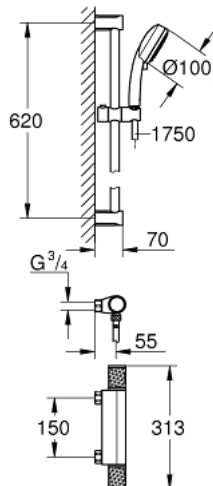

34 785 000 GROHTHERM 1000 PERFORMANCE THERMOSTATIC SHOWER MIXER 1/2" WITH SHOWER SET

PRODUCT DESCRIPTION

- Colour: chrome
- consisting of:
 - Grotherm 1000 Performance thermostatic shower mixer 1/2" (34 777 000)
 - Tempesta Cosmopolitan 100 shower set, 2 sprays, 600 mm (27 578 002)
 - optional GROHE EcoJoy 5.7 l/min flow limiter included

34 785 000 GROHTHERM 1000 PERFORMANCE THERMOSTATIC SHOWER MIXER 1/2" WITH SHOWER SET

SELECT SPARE PART: , April 2020 – now

- 1: Shut-off handle (Spare part-nr. 49160000)
- 2: Ceramic headpart, 1/2" (Spare part-nr. 45346000)
- 2.1: O-ring $\varnothing 18.2 \times \varnothing 1.7$ (Spare part-nr. 0392400M)
- 3: Fitting ring (Spare part-nr. 47743000)
- 4: Thermostatic compact cartridge 1/2" (Spare part-nr. 47439000)
- 5: Race (Spare part-nr. 47975000)
- 6: Non-return valve (Spare part-nr. 47189000)
- 6.1: Dirt strainer (Spare part-nr. 0726400M)
- 6.2: Non-return valve (Spare part-nr. 08565000)
- 6.3: O-ring $\varnothing 17 \times \varnothing 2$ (Spare part-nr. 0305500M)
- 7: Outlet shower holder (Spare part-nr. 48095000)
- 8: Sliding piece (Spare part-nr. 12140000)
- 9: Dirt strainer (Spare part-nr. 0700200M)
- 10: Compensation disc (Spare part-nr. 48051000)*
- 11: Special spanner (Spare part-nr. 19377000)*
- 12: Socket spanner (Spare part-nr. 19332000)*
- 13: GROHE TurboStat cartridge 1/2" (Spare part-nr. 47175000)*