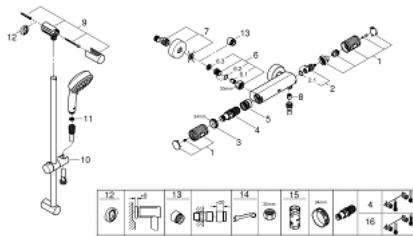

34 784 000 GROHTHERM 1000 PERFORMANCE THERMOSTATIC SHOWER MIXER 1/2" WITH SHOWER SET

PRODUCT DESCRIPTION

- Colour: chrome
- consisting of:
 - Grotherm 1000 Performance thermostatic shower mixer 1/2" (34 776 000)
 - Tempesta Cosmopolitan 100 shower set, 2 sprays, 900 mm (27 788 002)
 - optional GROHE EcoJoy 5.7 l/min flow limiter included

34 784 000 GROHTHERM 1000 PERFORMANCE THERMOSTATIC SHOWER MIXER 1/2" WITH SHOWER SET

SELECT SPARE PART: , July 2019 – now

- 1: Shut-off handle (Spare part-nr. 49160000)
- 2: Ceramic headpart, 1/2" (Spare part-nr. 45346000)
- 2.1: O-ring $\varnothing 18.2 \times \varnothing 1.7$ (Spare part-nr. 0392400M)
- 3: Fitting ring (Spare part-nr. 47743000)
- 4: Thermostatic compact cartridge 1/2" (Spare part-nr. 47439000)
- 5: Race (Spare part-nr. 47975000)
- 6: Non-return valve (Spare part-nr. 47189000)
- 6.1: Dirt strainer (Spare part-nr. 0726400M)
- 6.2: Non-return valve (Spare part-nr. 08565000)
- 6.3: O-ring $\varnothing 17 \times \varnothing 2$ (Spare part-nr. 0305500M)
- 7: S-union (Spare part-nr. 12662000)
- 8: Non-return valve (Spare part-nr. 08565000)
- 9: Outlet shower holder (Spare part-nr. 48095000)
- 10: Sliding piece (Spare part-nr. 12140000)
- 11: Dirt strainer (Spare part-nr. 0700200M)
- 12: Compensation disc (Spare part-nr. 48051000)*
- 13: Extension 3/4", 20 mm (Spare part-nr. 0713000M)*
- 14: Special spanner (Spare part-nr. 19377000)*
- 15: Socket spanner (Spare part-nr. 19332000)*
- 16: GROHE TurboStat cartridge 1/2" (Spare part-nr. 47175000)*