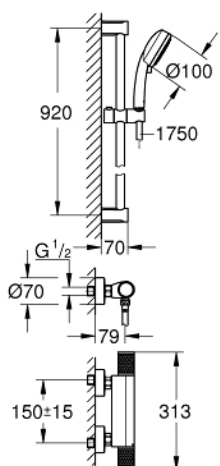

34 784 000 GROHTHERM 1000 PERFORMANCE THERMOSTATIC SHOWER MIXER 1/2" WITH SHOWER SET

PRODUCT DESCRIPTION

- Colour: chrome
- consisting of:
 - Grotherm 1000 Performance thermostatic shower mixer 1/2" (34 776 000)
 - Tempesta Cosmopolitan 100 shower set, 2 sprays, 900 mm (27 788 002)
 - optional GROHE EcoJoy 5.7 l/min flow limiter included

34 784 000 GROHTHERM 1000 PERFORMANCE THERMOSTATIC SHOWER MIXER 1/2" WITH SHOWER SET

SELECT SPARE PART: , July 2019 – now

- 1: Shut-off handle (Spare part-nr. 49160000)
- 2: Ceramic headpart, 1/2" (Spare part-nr. 45346000)
- 2.1: O-ring $\varnothing 18.2 \times \varnothing 1.7$ (Spare part-nr. 0392400M)
- 3: Fitting ring (Spare part-nr. 47743000)
- 4: Thermostatic compact cartridge 1/2" (Spare part-nr. 47439000)
- 5: Race (Spare part-nr. 47975000)
- 6: Non-return valve (Spare part-nr. 47189000)
- 6.1: Dirt strainer (Spare part-nr. 0726400M)
- 6.2: Non-return valve (Spare part-nr. 08565000)
- 6.3: O-ring $\varnothing 17 \times \varnothing 2$ (Spare part-nr. 0305500M)
- 7: S-union (Spare part-nr. 12662000)
- 8: Non-return valve (Spare part-nr. 08565000)
- 9: Outlet shower holder (Spare part-nr. 48095000)
- 10: Sliding piece (Spare part-nr. 12140000)
- 11: Dirt strainer (Spare part-nr. 0700200M)
- 12: Compensation disc (Spare part-nr. 48051000)*
- 13: Extension 3/4", 20 mm (Spare part-nr. 0713000M)*
- 14: Special spanner (Spare part-nr. 19377000)*
- 15: Socket spanner (Spare part-nr. 19332000)*
- 16: GROHE TurboStat cartridge 1/2" (Spare part-nr. 47175000)*