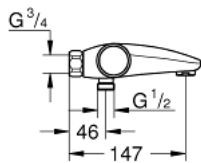

34 780 000 GROHTHERM 1000 PERFORMANCE THERMOSTAT BATH/SHOWER MIXER

PRODUCT DESCRIPTION

- Colour: chrome
- wall mounted
- GROHE CoolTouch safety housing
- GROHE LongLife finish
- GROHE SafeStop - safety button at 38°C
- GROHE SafeStop Plus - optional temperature limiter at 43°C included
- GROHE TurboStat - compact cartridge with wax thermoelement
- GROHE ProGrip - with knurl structure
- integrated mixed water shut off
- GROHE AquaDimmer with multiple function:
 - - integrated GROHE EcoButton (economy button with economy stop for shower)
- #NAME?
- diverter: bath/shower
- shower bottom outlet 1/2"
- built-in non return valves
- mousseur
- dirt strainers
- protected against backflow
- without connection unions
- GROHE EcoJoy - less water, perfect flow

34 780 000 GROHTHERM 1000 PERFORMANCE THERMOSTAT BATH/SHOWER MIXER

SELECT SPARE PART: , July 2019 – now

- 1: Shut-off handle (Spare part-nr. 49162000)
- 2: Temperature limiter (Spare part-nr. 47977000)
- 3: Aquadimmer (Spare part-nr. 12433000)
- 3.1: Seat washer (Spare part-nr. 0305600M)
- 4: Water flow (Spare part-nr. 47751000)
- 5: Shut-off handle (Spare part-nr. 49160000)
- 6: Fitting ring (Spare part-nr. 47743000)
- 7: Thermostatic compact cartridge 1/2" (Spare part-nr. 47439000)
- 8: Race (Spare part-nr. 47975000)
- 9: Mousseur (Spare part-nr. 13952000)
- 10: Non-return valve (Spare part-nr. 08565000)
- 11: Non-return valve (Spare part-nr. 47189000)
- 11.1: Dirt strainer (Spare part-nr. 0726400M)
- 11.2: Non-return valve (Spare part-nr. 08565000)
- 11.3: O-ring $\varnothing 17 \times \varnothing 2$ (Spare part-nr. 0305500M)
- 12: Extension 3/4", 20 mm (Spare part-nr. 0713000M)*
- 13: Special spanner (Spare part-nr. 19377000)*
- 14: Socket spanner (Spare part-nr. 19332000)*
- 15: GROHE TurboStat cartridge 1/2" (Spare part-nr. 47175000)*