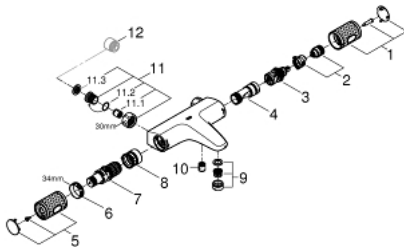

34 780 000 GROHTHERM 1000 PERFORMANCE THERMOSTAT BATH/SHOWER MIXER

PRODUCT DESCRIPTION

- Colour: chrome
- wall mounted
- GROHE CoolTouch safety housing
- GROHE LongLife finish
- GROHE SafeStop - safety button at 38°C
- GROHE SafeStop Plus - optional temperature limiter at 43°C included
- GROHE TurboStat - compact cartridge with wax thermoelement
- GROHE ProGrip - with knurl structure
- integrated mixed water shut off
- GROHE AquaDimmer with multiple function:
 - - integrated GROHE EcoButton (economy button with economy stop for shower)
- #NAME?
- diverter: bath/shower
- shower bottom outlet 1/2"
- built-in non return valves
- mousseur
- dirt strainers
- protected against backflow
- without connection unions
- GROHE EcoJoy - less water, perfect flow

34 780 000 GROHTHERM 1000 PERFORMANCE THERMOSTAT BATH/SHOWER MIXER

SELECT SPARE PART: , July 2019 – now

- 1: Shut-off handle (Spare part-nr. 49162000)
- 2: Temperature limiter (Spare part-nr. 47977000)
- 3: Aquadimmer (Spare part-nr. 12433000)
- 3.1: Seat washer (Spare part-nr. 0305600M)
- 4: Water flow (Spare part-nr. 47751000)
- 5: Shut-off handle (Spare part-nr. 49160000)
- 6: Fitting ring (Spare part-nr. 47743000)
- 7: Thermostatic compact cartridge 1/2" (Spare part-nr. 47439000)
- 8: Race (Spare part-nr. 47975000)
- 9: Mousseur (Spare part-nr. 13952000)
- 10: Non-return valve (Spare part-nr. 08565000)
- 11: Non-return valve (Spare part-nr. 47189000)
- 11.1: Dirt strainer (Spare part-nr. 0726400M)
- 11.2: Non-return valve (Spare part-nr. 08565000)
- 11.3: O-ring $\varnothing 17 \times \varnothing 2$ (Spare part-nr. 0305500M)
- 12: Extension 3/4", 20 mm (Spare part-nr. 0713000M)*
- 13: Special spanner (Spare part-nr. 19377000)*
- 14: Socket spanner (Spare part-nr. 19332000)*
- 15: GROHE TurboStat cartridge 1/2" (Spare part-nr. 47175000)*