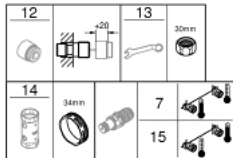

34 780 000 GROHTHERM 1000 PERFORMANCE THERMOSTAT BATH/SHOWER MIXER

PRODUCT DESCRIPTION

- Colour: chrome
- wall mounted
- GROHE CoolTouch safety housing
- GROHE LongLife finish
- GROHE SafeStop - safety button at 38°C
- GROHE SafeStop Plus - optional temperature limiter at 43°C included
- GROHE TurboStat - compact cartridge with wax thermoelement
- GROHE ProGrip - with knurl structure
- integrated mixed water shut off
- GROHE AquaDimmer with multiple function:
 - - integrated GROHE EcoButton (economy button with economy stop for shower)
- #NAME?
- diverter: bath/shower
- shower bottom outlet 1/2"
- built-in non return valves
- mousseur
- dirt strainers
- protected against backflow
- without connection unions
- GROHE EcoJoy - less water, perfect flow

34 780 000 GROHTHERM 1000 PERFORMANCE THERMOSTAT BATH/SHOWER MIXER

SELECT SPARE PART: , July 2019 – now

- 1: Shut-off handle (Spare part-nr. 49162000)
- 2: Temperature limiter (Spare part-nr. 47977000)
- 3: Aquadimmer (Spare part-nr. 12433000)
- 3.1: Seat washer (Spare part-nr. 0305600M)
- 4: Water flow (Spare part-nr. 47751000)
- 5: Shut-off handle (Spare part-nr. 49160000)
- 6: Fitting ring (Spare part-nr. 47743000)
- 7: Thermostatic compact cartridge 1/2" (Spare part-nr. 47439000)
- 8: Race (Spare part-nr. 47975000)
- 9: Mousseur (Spare part-nr. 13952000)
- 10: Non-return valve (Spare part-nr. 08565000)
- 11: Non-return valve (Spare part-nr. 47189000)
- 11.1: Dirt strainer (Spare part-nr. 0726400M)
- 11.2: Non-return valve (Spare part-nr. 08565000)
- 11.3: O-ring $\varnothing 17 \times \varnothing 2$ (Spare part-nr. 0305500M)
- 12: Extension 3/4", 20 mm (Spare part-nr. 0713000M)*
- 13: Special spanner (Spare part-nr. 19377000)*
- 14: Socket spanner (Spare part-nr. 19332000)*
- 15: GROHE TurboStat cartridge 1/2" (Spare part-nr. 47175000)*