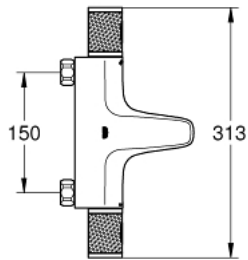

34 780 000 GROHTHERM 1000 PERFORMANCE THERMOSTAT BATH/SHOWER MIXER

PRODUCT DESCRIPTION

- Colour: chrome
- wall mounted
- GROHE CoolTouch safety housing
- GROHE LongLife finish
- GROHE SafeStop - safety button at 38°C
- GROHE SafeStop Plus - optional temperature limiter at 43°C included
- GROHE TurboStat - compact cartridge with wax thermoelement
- GROHE ProGrip - with knurl structure
- integrated mixed water shut off
- GROHE AquaDimmer with multiple function:
 - - integrated GROHE EcoButton (economy button with economy stop for shower)
- #NAME?
- diverter: bath/shower
- shower bottom outlet 1/2"
- built-in non return valves
- mousseur
- dirt strainers
- protected against backflow
- without connection unions
- GROHE EcoJoy - less water, perfect flow

34 780 000 GROHTHERM 1000 PERFORMANCE THERMOSTAT BATH/SHOWER MIXER

SELECT SPARE PART: , July 2019 – now

- 1: Shut-off handle (Spare part-nr. 49162000)
- 2: Temperature limiter (Spare part-nr. 47977000)
- 3: Aquadimmer (Spare part-nr. 12433000)
- 3.1: Seat washer (Spare part-nr. 0305600M)
- 4: Water flow (Spare part-nr. 47751000)
- 5: Shut-off handle (Spare part-nr. 49160000)
- 6: Fitting ring (Spare part-nr. 47743000)
- 7: Thermostatic compact cartridge 1/2" (Spare part-nr. 47439000)
- 8: Race (Spare part-nr. 47975000)
- 9: Mousseur (Spare part-nr. 13952000)
- 10: Non-return valve (Spare part-nr. 08565000)
- 11: Non-return valve (Spare part-nr. 47189000)
- 11.1: Dirt strainer (Spare part-nr. 0726400M)
- 11.2: Non-return valve (Spare part-nr. 08565000)
- 11.3: O-ring $\varnothing 17 \times \varnothing 2$ (Spare part-nr. 0305500M)
- 12: Extension 3/4", 20 mm (Spare part-nr. 0713000M)*
- 13: Special spanner (Spare part-nr. 19377000)*
- 14: Socket spanner (Spare part-nr. 19332000)*
- 15: GROHE TurboStat cartridge 1/2" (Spare part-nr. 47175000)*