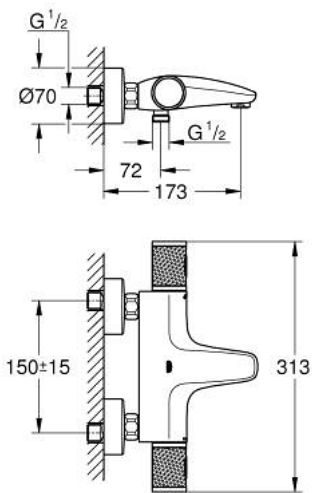

### PRODUCT DESCRIPTION

- Colour: chrome
- wall mounted
- GROHE CoolTouch safety housing
- GROHE LongLife finish
- GROHE SafeStop - safety button at 38°C
- GROHE SafeStop Plus - optional temperature limiter at 43°C included
- GROHE TurboStat - compact cartridge with wax thermoelement
- GROHE ProGrip - with knurl structure
- integrated mixed water shut off
- GROHE AquaDimmer with multiple function:
  - - integrated GROHE EcoButton (economy button with economy stop for shower)
- #NAME?
- diverter: bath/shower
- shower bottom outlet 1/2"
- mousseur
- built-in non return valves
- dirt strainers
- protected against backflow
- S-unions
- metal escutcheon
- GROHE EcoJoy - less water, perfect flow

### SELECT SPARE PART: , July 2019 – now

- 1: Shut-off handle (Spare part-nr. 49162000)
- 2: Temperature limiter (Spare part-nr. 47977000)
- 3: Aquadimmer (Spare part-nr. 12433000)
- 4: Water flow (Spare part-nr. 47751000)
- 5: Shut-off handle (Spare part-nr. 49160000)
- 6: Fitting ring (Spare part-nr. 47743000)
- 7: Thermostatic compact cartridge 1/2" (Spare part-nr. 47439000)
- 8: Race (Spare part-nr. 47975000)
- 9: Mousseur (Spare part-nr. 13952000)
- 10: Non-return valve (Spare part-nr. 08565000)
- 11: Non-return valve (Spare part-nr. 47189000)
- 11.1: Dirt strainer (Spare part-nr. 0726400M)
- 11.2: Non-return valve (Spare part-nr. 08565000)
- 11.3: O-ring  $\varnothing 17 \times \varnothing 2$  (Spare part-nr. 0305500M)
- 12: S-union (Spare part-nr. 12662000)
- 13: Extension 3/4", 20 mm (Spare part-nr. 0713000M)\*
- 14: Special spanner (Spare part-nr. 19377000)\*
- 15: Socket spanner (Spare part-nr. 19332000)\*
- 16: GROHE TurboStat cartridge 1/2" (Spare part-nr. 47175000)\*