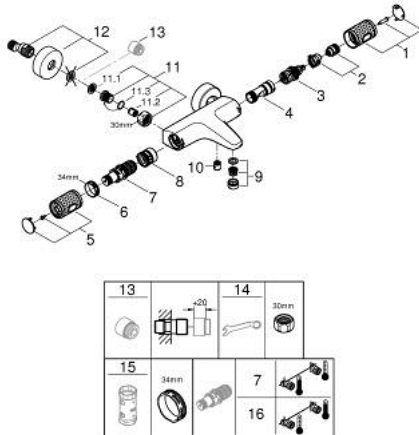

### PRODUCT DESCRIPTION

- Colour: chrome
- wall mounted
- GROHE CoolTouch safety housing
- GROHE LongLife finish
- GROHE SafeStop - safety button at 38°C
- GROHE SafeStop Plus - optional temperature limiter at 43°C included
- GROHE TurboStat - compact cartridge with wax thermoelement
- GROHE ProGrip - with knurl structure
- integrated mixed water shut off
- GROHE AquaDimmer with multiple function:
  - - integrated GROHE EcoButton (economy button with economy stop for shower)
- #NAME?
- diverter: bath/shower
- shower bottom outlet 1/2"
- mousseur
- built-in non return valves
- dirt strainers
- protected against backflow
- S-unions
- metal escutcheon
- GROHE EcoJoy - less water, perfect flow

### SELECT SPARE PART: , July 2019 – now

- 1: Shut-off handle (Spare part-nr. 49162000)
- 2: Temperature limiter (Spare part-nr. 47977000)
- 3: Aquadimmer (Spare part-nr. 12433000)
- 4: Water flow (Spare part-nr. 47751000)
- 5: Shut-off handle (Spare part-nr. 49160000)
- 6: Fitting ring (Spare part-nr. 47743000)
- 7: Thermostatic compact cartridge 1/2" (Spare part-nr. 47439000)
- 8: Race (Spare part-nr. 47975000)
- 9: Mousseur (Spare part-nr. 13952000)
- 10: Non-return valve (Spare part-nr. 08565000)
- 11: Non-return valve (Spare part-nr. 47189000)
- 11.1: Dirt strainer (Spare part-nr. 0726400M)
- 11.2: Non-return valve (Spare part-nr. 08565000)
- 11.3: O-ring  $\varnothing 17 \times \varnothing 2$  (Spare part-nr. 0305500M)
- 12: S-union (Spare part-nr. 12662000)
- 13: Extension 3/4", 20 mm (Spare part-nr. 0713000M)\*
- 14: Special spanner (Spare part-nr. 19377000)\*
- 15: Socket spanner (Spare part-nr. 19332000)\*
- 16: GROHE TurboStat cartridge 1/2" (Spare part-nr. 47175000)\*