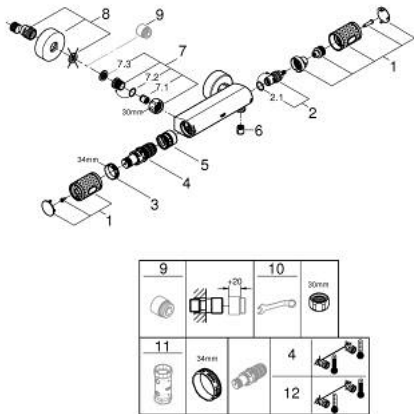

34 776 000 GROHTHERM 1000 PERFORMANCE THERMOSTAT SHOWER MIXER

PRODUCT DESCRIPTION

- Colour: chrome
- wall mounted
- GROHE CoolTouch safety housing
- GROHE LongLife finish
- GROHE SafeStop - safety button at 38°C
- GROHE SafeStop Plus - optional temperature limiter at 43°C included
- GROHE TurboStat - compact cartridge with wax thermoelement
- GROHE ProGrip - with knurl structure
- integrated mixed water shut off
- volume handle with GROHE EcoButton (economy button with individually adjustable economy stop)
- ceramic headpart 1/2", 180°
- shower bottom outlet 1/2"
- built-in non return valves
- dirt strainers
- protected against backflow
- S-unions
- metal escutcheon

34 776 000 GROHTHERM 1000 PERFORMANCE THERMOSTAT SHOWER MIXER

SELECT SPARE PART: , July 2019 – now

- 1: Shut-off handle (Spare part-nr. 49160000)
- 2: Ceramic headpart, 1/2" (Spare part-nr. 45346000)
- 2.1: O-ring $\varnothing 18.2 \times \varnothing 1.7$ (Spare part-nr. 0392400M)
- 3: Fitting ring (Spare part-nr. 47743000)
- 4: Thermostatic compact cartridge 1/2" (Spare part-nr. 47439000)
- 5: Race (Spare part-nr. 47975000)
- 6: Non-return valve (Spare part-nr. 08565000)
- 7: Non-return valve (Spare part-nr. 47189000)
- 7.1: Dirt strainer (Spare part-nr. 0726400M)
- 7.2: Non-return valve (Spare part-nr. 08565000)
- 7.3: O-ring $\varnothing 17 \times \varnothing 2$ (Spare part-nr. 0305500M)
- 8: S-union (Spare part-nr. 12662000)
- 9: Extension 3/4", 20 mm (Spare part-nr. 0713000M)*
- 10: Special spanner (Spare part-nr. 19377000)*
- 11: Socket spanner (Spare part-nr. 19332000)*
- 12: GROHE TurboStat cartridge 1/2" (Spare part-nr. 47175000)*