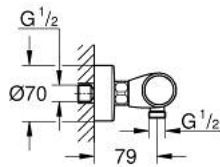

34 776 000 GROHTHERM 1000 PERFORMANCE THERMOSTAT SHOWER MIXER

PRODUCT DESCRIPTION

- Colour: chrome
- wall mounted
- GROHE CoolTouch safety housing
- GROHE LongLife finish
- GROHE SafeStop - safety button at 38°C
- GROHE SafeStop Plus - optional temperature limiter at 43°C included
- GROHE TurboStat - compact cartridge with wax thermoelement
- GROHE ProGrip - with knurl structure
- integrated mixed water shut off
- volume handle with GROHE EcoButton (economy button with individually adjustable economy stop)
- ceramic headpart 1/2", 180°
- shower bottom outlet 1/2"
- built-in non return valves
- dirt strainers
- protected against backflow
- S-unions
- metal escutcheon

34 776 000 GROHTHERM 1000 PERFORMANCE THERMOSTAT SHOWER MIXER

SELECT SPARE PART: , July 2019 – now

- 1: Shut-off handle (Spare part-nr. 49160000)
- 2: Ceramic headpart, 1/2" (Spare part-nr. 45346000)
- 2.1: O-ring $\varnothing 18.2 \times \varnothing 1.7$ (Spare part-nr. 0392400M)
- 3: Fitting ring (Spare part-nr. 47743000)
- 4: Thermostatic compact cartridge 1/2" (Spare part-nr. 47439000)
- 5: Race (Spare part-nr. 47975000)
- 6: Non-return valve (Spare part-nr. 08565000)
- 7: Non-return valve (Spare part-nr. 47189000)
- 7.1: Dirt strainer (Spare part-nr. 0726400M)
- 7.2: Non-return valve (Spare part-nr. 08565000)
- 7.3: O-ring $\varnothing 17 \times \varnothing 2$ (Spare part-nr. 0305500M)
- 8: S-union (Spare part-nr. 12662000)
- 9: Extension 3/4", 20 mm (Spare part-nr. 0713000M)*
- 10: Special spanner (Spare part-nr. 19377000)*
- 11: Socket spanner (Spare part-nr. 19332000)*
- 12: GROHE TurboStat cartridge 1/2" (Spare part-nr. 47175000)*