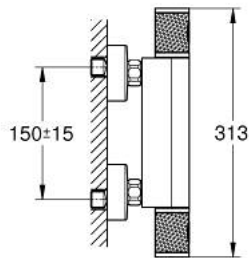

34 776 000 GROHTHERM 1000 PERFORMANCE THERMOSTAT SHOWER MIXER

PRODUCT DESCRIPTION

- Colour: chrome
- wall mounted
- GROHE CoolTouch safety housing
- GROHE LongLife finish
- GROHE SafeStop - safety button at 38°C
- GROHE SafeStop Plus - optional temperature limiter at 43°C included
- GROHE TurboStat - compact cartridge with wax thermoelement
- GROHE ProGrip - with knurl structure
- integrated mixed water shut off
- volume handle with GROHE EcoButton (economy button with individually adjustable economy stop)
- ceramic headpart 1/2", 180°
- shower bottom outlet 1/2"
- built-in non return valves
- dirt strainers
- protected against backflow
- S-unions
- metal escutcheon

34 776 000 GROHTHERM 1000 PERFORMANCE THERMOSTAT SHOWER MIXER

SELECT SPARE PART: , July 2019 – now

- 1: Shut-off handle (Spare part-nr. 49160000)
- 2: Ceramic headpart, 1/2" (Spare part-nr. 45346000)
- 2.1: O-ring $\varnothing 18.2 \times \varnothing 1.7$ (Spare part-nr. 0392400M)
- 3: Fitting ring (Spare part-nr. 47743000)
- 4: Thermostatic compact cartridge 1/2" (Spare part-nr. 47439000)
- 5: Race (Spare part-nr. 47975000)
- 6: Non-return valve (Spare part-nr. 08565000)
- 7: Non-return valve (Spare part-nr. 47189000)
- 7.1: Dirt strainer (Spare part-nr. 0726400M)
- 7.2: Non-return valve (Spare part-nr. 08565000)
- 7.3: O-ring $\varnothing 17 \times \varnothing 2$ (Spare part-nr. 0305500M)
- 8: S-union (Spare part-nr. 12662000)
- 9: Extension 3/4", 20 mm (Spare part-nr. 0713000M)*
- 10: Special spanner (Spare part-nr. 19377000)*
- 11: Socket spanner (Spare part-nr. 19332000)*
- 12: GROHE TurboStat cartridge 1/2" (Spare part-nr. 47175000)*