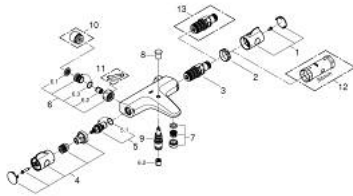

### PRODUCT DESCRIPTION

- Colour: chrome
- wall mounted
- GROHE LongLife finish
- GROHE SafeStop - safety button at 38°C
- GROHE SafeStop Plus - optional temperature limiter at 43°C included
- GROHE TurboStat - compact cartridge with wax thermoelement
- integrated mixed water shut off
- automatic diverter: bath/shower
- volume handle with GROHE EcoButton (economy button with individually adjustable economy stop)
- ceramic headpart 1/2", 180°
- shower bottom outlet 1/2"
- mousseur
- built-in non return valves
- dirt strainers
- protected against backflow
- without connection unions
- GROHE EcoJoy - less water, perfect flow

### SELECT SPARE PART: , March 2019 – now

- 1: Temperature control handle (Spare part-nr. 47981000)
- 2: Fitting ring (Spare part-nr. 47743000)
- 3: Thermostatic compact cartridge 1/2" (Spare part-nr. 47439000)
- 4: Shut-off handle (Spare part-nr. 47980000)
- 5: Ceramic headpart, 1/2" (Spare part-nr. 45346000)
- 5.1: O-ring  $\varnothing 18.2 \times \varnothing 1.7$  (Spare part-nr. 0392400M)
- 6: Non-return valve (Spare part-nr. 47189000)
- 6.1: Dirt strainer (Spare part-nr. 0726400M)
- 6.2: Non-return valve (Spare part-nr. 08565000)
- 6.3: O-ring  $\varnothing 17 \times \varnothing 2$  (Spare part-nr. 0305500M)
- 7: Mousseur (Spare part-nr. 13952000)
- 8: Diverter knob (Spare part-nr. 65648000)
- 9: Diverter (Spare part-nr. 65655000)
- 10: Extension 3/4", 20 mm (Spare part-nr. 0713000M)\*
- 11: Special spanner (Spare part-nr. 19377000)\*
- 12: Socket spanner (Spare part-nr. 19332000)\*
- 13: GROHE TurboStat cartridge 1/2" (Spare part-nr. 47175000)\*