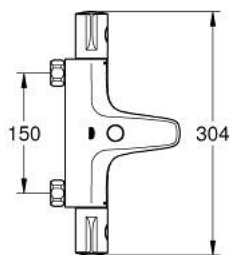

### PRODUCT DESCRIPTION

- Colour: chrome
- wall mounted
- GROHE LongLife finish
- GROHE SafeStop - safety button at 38°C
- GROHE SafeStop Plus - optional temperature limiter at 43°C included
- GROHE TurboStat - compact cartridge with wax thermoelement
- integrated mixed water shut off
- automatic diverter: bath/shower
- volume handle with GROHE EcoButton (economy button with individually adjustable economy stop)
- ceramic headpart 1/2", 180°
- shower bottom outlet 1/2"
- mousseur
- built-in non return valves
- dirt strainers
- protected against backflow
- without connection unions
- GROHE EcoJoy - less water, perfect flow

### SELECT SPARE PART: , March 2019 – now

- 1: Temperature control handle (Spare part-nr. 47981000)
- 2: Fitting ring (Spare part-nr. 47743000)
- 3: Thermostatic compact cartridge 1/2" (Spare part-nr. 47439000)
- 4: Shut-off handle (Spare part-nr. 47980000)
- 5: Ceramic headpart, 1/2" (Spare part-nr. 45346000)
- 5.1: O-ring  $\varnothing 18.2 \times \varnothing 1.7$  (Spare part-nr. 0392400M)
- 6: Non-return valve (Spare part-nr. 47189000)
- 6.1: Dirt strainer (Spare part-nr. 0726400M)
- 6.2: Non-return valve (Spare part-nr. 08565000)
- 6.3: O-ring  $\varnothing 17 \times \varnothing 2$  (Spare part-nr. 0305500M)
- 7: Mousseur (Spare part-nr. 13952000)
- 8: Diverter knob (Spare part-nr. 65648000)
- 9: Diverter (Spare part-nr. 65655000)
- 10: Extension 3/4", 20 mm (Spare part-nr. 0713000M)\*
- 11: Special spanner (Spare part-nr. 19377000)\*
- 12: Socket spanner (Spare part-nr. 19332000)\*
- 13: GROHE TurboStat cartridge 1/2" (Spare part-nr. 47175000)\*