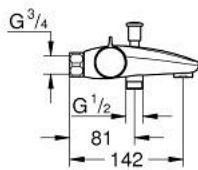

### PRODUCT DESCRIPTION

- Colour: chrome
- wall mounted
- GROHE LongLife finish
- GROHE SafeStop - safety button at 38°C
- GROHE SafeStop Plus - optional temperature limiter at 43°C included
- GROHE TurboStat - compact cartridge with wax thermoelement
- integrated mixed water shut off
- automatic diverter: bath/shower
- volume handle with GROHE EcoButton (economy button with individually adjustable economy stop)
- ceramic headpart 1/2", 180°
- shower bottom outlet 1/2"
- mousseur
- built-in non return valves
- dirt strainers
- protected against backflow
- without connection unions
- GROHE EcoJoy - less water, perfect flow

### SELECT SPARE PART: , March 2019 – now

- 1: Temperature control handle (Spare part-nr. 47981000)
- 2: Fitting ring (Spare part-nr. 47743000)
- 3: Thermostatic compact cartridge 1/2" (Spare part-nr. 47439000)
- 4: Shut-off handle (Spare part-nr. 47980000)
- 5: Ceramic headpart, 1/2" (Spare part-nr. 45346000)
- 5.1: O-ring  $\varnothing 18.2 \times \varnothing 1.7$  (Spare part-nr. 0392400M)
- 6: Non-return valve (Spare part-nr. 47189000)
- 6.1: Dirt strainer (Spare part-nr. 0726400M)
- 6.2: Non-return valve (Spare part-nr. 08565000)
- 6.3: O-ring  $\varnothing 17 \times \varnothing 2$  (Spare part-nr. 0305500M)
- 7: Mousseur (Spare part-nr. 13952000)
- 8: Diverter knob (Spare part-nr. 65648000)
- 9: Diverter (Spare part-nr. 65655000)
- 10: Extension 3/4", 20 mm (Spare part-nr. 0713000M)\*
- 11: Special spanner (Spare part-nr. 19377000)\*
- 12: Socket spanner (Spare part-nr. 19332000)\*
- 13: GROHE TurboStat cartridge 1/2" (Spare part-nr. 47175000)\*