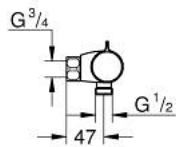

34 755 000 GROHTHERM 800 THERMOSTAT SHOWER MIXER

PRODUCT DESCRIPTION

- Colour: chrome
- wall mounted
- GROHE LongLife finish
- GROHE SafeStop - safety button at 38°C
- GROHE SafeStop Plus - optional temperature limiter at 43°C included
- GROHE TurboStat - compact cartridge with wax thermoelement
- integrated mixed water shut off
- volume handle with GROHE EcoButton (economy button with individually adjustable economy stop)
- ceramic headpart 1/2", 180°
- shower bottom outlet 1/2"
- built-in non return valves
- dirt strainers
- protected against backflow
- without connection unions

34 755 000 GROHTHERM 800 THERMOSTAT SHOWER MIXER

SELECT SPARE PART: , March 2019 – now

- 1: Temperature control handle (Spare part-nr. 47981000)
- 2: Fitting ring (Spare part-nr. 47743000)
- 3: Thermostatic compact cartridge 1/2" (Spare part-nr. 47439000)
- 4: Shut-off handle (Spare part-nr. 47980000)
- 5: Ceramic headpart, 1/2" (Spare part-nr. 45346000)
- 5.1: O-ring $\varnothing 18.2 \times \varnothing 1.7$ (Spare part-nr. 0392400M)
- 6: Non-return valve (Spare part-nr. 47189000)
- 6.1: Dirt strainer (Spare part-nr. 0726400M)
- 6.2: Non-return valve (Spare part-nr. 08565000)
- 6.3: O-ring $\varnothing 17 \times \varnothing 2$ (Spare part-nr. 0305500M)
- 7: Extension 3/4", 20 mm (Spare part-nr. 0713000M)*
- 8: Socket spanner (Spare part-nr. 19332000)*
- 9: Special spanner (Spare part-nr. 19377000)*
- 10: GROHE TurboStat cartridge 1/2" (Spare part-nr. 47175000)*