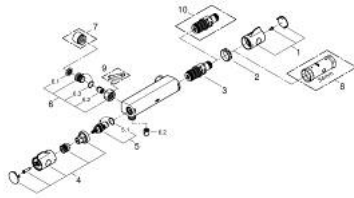

34 755 000 GROHTHERM 800 THERMOSTAT SHOWER MIXER

PRODUCT DESCRIPTION

- Colour: chrome
- wall mounted
- GROHE LongLife finish
- GROHE SafeStop - safety button at 38°C
- GROHE SafeStop Plus - optional temperature limiter at 43°C included
- GROHE TurboStat - compact cartridge with wax thermoelement
- integrated mixed water shut off
- volume handle with GROHE EcoButton (economy button with individually adjustable economy stop)
- ceramic headpart 1/2", 180°
- shower bottom outlet 1/2"
- built-in non return valves
- dirt strainers
- protected against backflow
- without connection unions

34 755 000 GROHTHERM 800 THERMOSTAT SHOWER MIXER

SELECT SPARE PART: , March 2019 – now

- 1: Temperature control handle (Spare part-nr. 47981000)
- 2: Fitting ring (Spare part-nr. 47743000)
- 3: Thermostatic compact cartridge 1/2" (Spare part-nr. 47439000)
- 4: Shut-off handle (Spare part-nr. 47980000)
- 5: Ceramic headpart, 1/2" (Spare part-nr. 45346000)
- 5.1: O-ring $\varnothing 18.2 \times \varnothing 1.7$ (Spare part-nr. 0392400M)
- 6: Non-return valve (Spare part-nr. 47189000)
- 6.1: Dirt strainer (Spare part-nr. 0726400M)
- 6.2: Non-return valve (Spare part-nr. 08565000)
- 6.3: O-ring $\varnothing 17 \times \varnothing 2$ (Spare part-nr. 0305500M)
- 7: Extension 3/4", 20 mm (Spare part-nr. 0713000M)*
- 8: Socket spanner (Spare part-nr. 19332000)*
- 9: Special spanner (Spare part-nr. 19377000)*
- 10: GROHE TurboStat cartridge 1/2" (Spare part-nr. 47175000)*