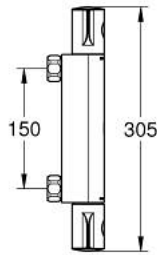

34 755 000 GROHTHERM 800 THERMOSTAT SHOWER MIXER

PRODUCT DESCRIPTION

- Colour: chrome
- wall mounted
- GROHE LongLife finish
- GROHE SafeStop - safety button at 38°C
- GROHE SafeStop Plus - optional temperature limiter at 43°C included
- GROHE TurboStat - compact cartridge with wax thermoelement
- integrated mixed water shut off
- volume handle with GROHE EcoButton (economy button with individually adjustable economy stop)
- ceramic headpart 1/2", 180°
- shower bottom outlet 1/2"
- built-in non return valves
- dirt strainers
- protected against backflow
- without connection unions

34 755 000 GROHTHERM 800 THERMOSTAT SHOWER MIXER

SELECT SPARE PART: , March 2019 – now

- 1: Temperature control handle (Spare part-nr. 47981000)
- 2: Fitting ring (Spare part-nr. 47743000)
- 3: Thermostatic compact cartridge 1/2" (Spare part-nr. 47439000)
- 4: Shut-off handle (Spare part-nr. 47980000)
- 5: Ceramic headpart, 1/2" (Spare part-nr. 45346000)
- 5.1: O-ring $\varnothing 18.2 \times \varnothing 1.7$ (Spare part-nr. 0392400M)
- 6: Non-return valve (Spare part-nr. 47189000)
- 6.1: Dirt strainer (Spare part-nr. 0726400M)
- 6.2: Non-return valve (Spare part-nr. 08565000)
- 6.3: O-ring $\varnothing 17 \times \varnothing 2$ (Spare part-nr. 0305500M)
- 7: Extension 3/4", 20 mm (Spare part-nr. 0713000M)*
- 8: Socket spanner (Spare part-nr. 19332000)*
- 9: Special spanner (Spare part-nr. 19377000)*
- 10: GROHE TurboStat cartridge 1/2" (Spare part-nr. 47175000)*