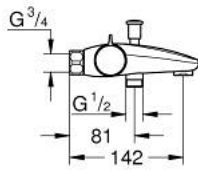

34 754 000 GROHTHERM 800 THERMOSTAT BATH/SHOWER MIXER

PRODUCT DESCRIPTION

- Colour: chrome
- wall mounted
- GROHE LongLife finish
- GROHE SafeStop - safety button at 38°C
- GROHE SafeStop Plus - optional temperature limiter at 43°C included
- GROHE TurboStat - compact cartridge with wax thermoelement
- integrated mixed water shut off
- automatic diverter: bath/shower
- volume handle with GROHE EcoButton (economy button with individually adjustable economy stop)
- ceramic headpart 1/2", 180°
- shower bottom outlet 1/2"
- mousseur
- built-in non return valves
- dirt strainers
- without connection unions

34 754 000 GROHTHERM 800 THERMOSTAT BATH/SHOWER MIXER

SELECT SPARE PART: , March 2019 – now

- 1: Temperature control handle (Spare part-nr. 47981000)
- 2: Fitting ring (Spare part-nr. 47743000)
- 3: Thermostatic compact cartridge 1/2" (Spare part-nr. 47439000)
- 4: Shut-off handle (Spare part-nr. 47980000)
- 5: Ceramic headpart, 1/2" (Spare part-nr. 45346000)
- 5.1: O-ring $\varnothing 18.2 \times \varnothing 1.7$ (Spare part-nr. 0392400M)
- 6: Non-return valve (Spare part-nr. 47189000)
- 6.1: Dirt strainer (Spare part-nr. 0726400M)
- 6.2: Non-return valve (Spare part-nr. 08565000)
- 6.3: O-ring $\varnothing 17 \times \varnothing 2$ (Spare part-nr. 0305500M)
- 7: Mousseur (Spare part-nr. 13952000)
- 8: Diverter knob (Spare part-nr. 65648000)
- 9: Diverter (Spare part-nr. 65655000)
- 10: Extension 3/4", 20 mm (Spare part-nr. 0713000M)*
- 11: Special spanner (Spare part-nr. 19377000)*
- 12: Socket spanner (Spare part-nr. 19332000)*
- 13: GROHE TurboStat cartridge 1/2" (Spare part-nr. 47175000)*