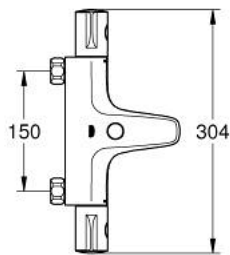

34 754 000 GROHTHERM 800 THERMOSTAT BATH/SHOWER MIXER

PRODUCT DESCRIPTION

- Colour: chrome
- wall mounted
- GROHE LongLife finish
- GROHE SafeStop - safety button at 38°C
- GROHE SafeStop Plus - optional temperature limiter at 43°C included
- GROHE TurboStat - compact cartridge with wax thermoelement
- integrated mixed water shut off
- automatic diverter: bath/shower
- volume handle with GROHE EcoButton (economy button with individually adjustable economy stop)
- ceramic headpart 1/2", 180°
- shower bottom outlet 1/2"
- mousseur
- built-in non return valves
- dirt strainers
- without connection unions

34 754 000 GROHTHERM 800 THERMOSTAT BATH/SHOWER MIXER

SELECT SPARE PART: , March 2019 – now

- 1: Temperature control handle (Spare part-nr. 47981000)
- 2: Fitting ring (Spare part-nr. 47743000)
- 3: Thermostatic compact cartridge 1/2" (Spare part-nr. 47439000)
- 4: Shut-off handle (Spare part-nr. 47980000)
- 5: Ceramic headpart, 1/2" (Spare part-nr. 45346000)
- 5.1: O-ring $\varnothing 18.2 \times \varnothing 1.7$ (Spare part-nr. 0392400M)
- 6: Non-return valve (Spare part-nr. 47189000)
- 6.1: Dirt strainer (Spare part-nr. 0726400M)
- 6.2: Non-return valve (Spare part-nr. 08565000)
- 6.3: O-ring $\varnothing 17 \times \varnothing 2$ (Spare part-nr. 0305500M)
- 7: Mousseur (Spare part-nr. 13952000)
- 8: Diverter knob (Spare part-nr. 65648000)
- 9: Diverter (Spare part-nr. 65655000)
- 10: Extension 3/4", 20 mm (Spare part-nr. 0713000M)*
- 11: Special spanner (Spare part-nr. 19377000)*
- 12: Socket spanner (Spare part-nr. 19332000)*
- 13: GROHE TurboStat cartridge 1/2" (Spare part-nr. 47175000)*