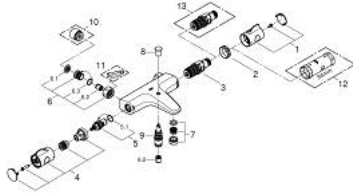

34 754 000 GROHTHERM 800 THERMOSTAT BATH/SHOWER MIXER

PRODUCT DESCRIPTION

- Colour: chrome
- wall mounted
- GROHE LongLife finish
- GROHE SafeStop - safety button at 38°C
- GROHE SafeStop Plus - optional temperature limiter at 43°C included
- GROHE TurboStat - compact cartridge with wax thermoelement
- integrated mixed water shut off
- automatic diverter: bath/shower
- volume handle with GROHE EcoButton (economy button with individually adjustable economy stop)
- ceramic headpart 1/2", 180°
- shower bottom outlet 1/2"
- mousseur
- built-in non return valves
- dirt strainers
- without connection unions

34 754 000 GROHTHERM 800 THERMOSTAT BATH/SHOWER MIXER

SELECT SPARE PART: , March 2019 – now

- 1: Temperature control handle (Spare part-nr. 47981000)
- 2: Fitting ring (Spare part-nr. 47743000)
- 3: Thermostatic compact cartridge 1/2" (Spare part-nr. 47439000)
- 4: Shut-off handle (Spare part-nr. 47980000)
- 5: Ceramic headpart, 1/2" (Spare part-nr. 45346000)
- 5.1: O-ring $\varnothing 18.2 \times \varnothing 1.7$ (Spare part-nr. 0392400M)
- 6: Non-return valve (Spare part-nr. 47189000)
- 6.1: Dirt strainer (Spare part-nr. 0726400M)
- 6.2: Non-return valve (Spare part-nr. 08565000)
- 6.3: O-ring $\varnothing 17 \times \varnothing 2$ (Spare part-nr. 0305500M)
- 7: Mousseur (Spare part-nr. 13952000)
- 8: Diverter knob (Spare part-nr. 65648000)
- 9: Diverter (Spare part-nr. 65655000)
- 10: Extension 3/4", 20 mm (Spare part-nr. 0713000M)*
- 11: Special spanner (Spare part-nr. 19377000)*
- 12: Socket spanner (Spare part-nr. 19332000)*
- 13: GROHE TurboStat cartridge 1/2" (Spare part-nr. 47175000)*